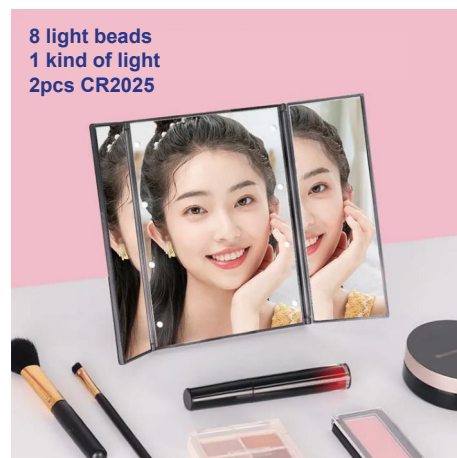

26 light beads
3 kinds of lights
400 mAh battery capacity

PC-BS0009G

Vanity Desk Mirror

Material: PP+Lens
Size: 18.5*18.5*26.5CM
Weight: 256G
Pack: Polybag

42 light beads
3 kinds of lights
400 mAh battery capacity

PC-BS0010G

Rechargeable LED Makeup Mirror with Lights & Touch Control

Material: ABS+Lens
Size: 27.5*20*6.5CM
Weight: 327G
Pack: Polybag

PC-BS0011G

Self Hair Cutting Mirror 3 Way

Material: ABS+Lens
Size: 31.5*19.5*3CM
Weight: 1488G
Pack: Polybag

8 light beads
1 kind of light
2pcs CR2025

PC-BS0012G

Foldable Make up Mirrors with LED Lights

Material: ABS+Lens
Size: 15.5*12.2*1.5CM
Weight: 220G
Pack: Polybag

HD Silver Plated Mirror

48 light beads
3 kinds of lights
600 mAh battery capacity

Multi-Function Touch Button

Long Press the Button to Adjust Turn ON, OFF & Color Brightness

Portable LED Travel Mirror

50 light beads
3 kinds of lights
600mAh battery capacity

ANGLE ADJUSTABLE
360° rotation, you can choose to place a horizontally or vertically
20cm/7.87" x 16cm/6.3" x 16cm/6.3"
HORIZONTALLY VERTICALLY