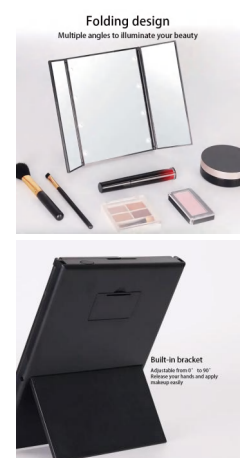

Material: ABS+Lens
Size: 1.5*18.5*32CM
Weight: 416G
Pack: Polybag

53 light beads
3 kinds of lights
1000 mAh battery capacity

PC-BS0007G

Makeup Bag with Mirror of LED Lighted

Material: ABS+PU+Lens
Size: 26*23*10CM
Weight: 1075G
Pack: Polybag

26 light beads
3 kinds of lights
400 mAh battery capacity

PC-BS0009G

Vanity Desk Mirror

Material: PP+Lens
Size: 18.5*18.5*26.5CM
Weight: 256G
Pack: Polybag

42 light beads
3 kinds of lights
400 mAh battery capacity

PC-BS0010G

Rechargeable LED Makeup Mirror with Lights & Touch Control

Material: ABS+Lens
Size: 27.5*20*6.5CM
Weight: 327G
Pack: Polybag

PC-BS0011G

Self Hair Cutting Mirror 3 Way

Material: ABS+Lens
Size: 31.5*19.5*3CM
Weight: 1488G
Pack: Polybag

8 light beads
1 kind of light
2pcs CR2025

PC-BS0012G

Foldable Make up Mirrors with LED Lights

Material: ABS+Lens
Size: 15.5*12.2*1.5CM
Weight: 220G
Pack: Polybag

HD Silver Plated Mirror

48 light beads
3 kinds of lights
600 mAh battery capacity