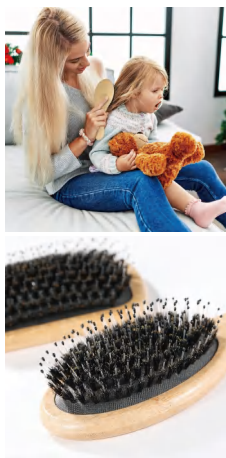

PC-BS0016G

Bamboo Paddle Hair Brush
Small Cat Face

Material: Bamboo + Rubber
Size: 16*7.5*3CM
Weight: 45G
Pack: Polybag

PC-BS0017G-F

Boar Bristle Paddle Hairbrush

Material: Bamboo+Rubber+Hog Bristle
Size: 24.5*8.5*3.5C
Weight: 114G
Pack: Polybag

PC-BS0017G-Y

Boar Bristle Paddle Hairbrush
Oval

Material: Bamboo+Rubber+Hog Bristle
Size: 23*8*3.5CM
Weight: 96G
Pack: Polybag

PC-BS0018G-F

Wooden Bristle Brush Square

Material: Hollywood + Rubber
Size: 22*6.3*3CM
Weight: 72G
Pack: Polybag