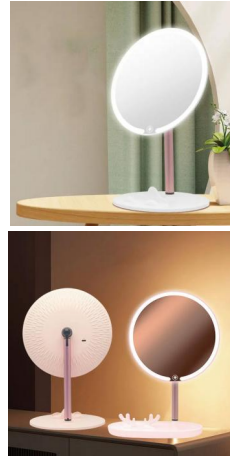

BLUESKY

PICTORIAL DESIGN

Aged care & Personal care

MEMOSAN

NINGBO • CHINA

42 light beads
3 kinds of lights
600 mAh battery capacity

PC-BS0007G

Cosmetic Mirror Adjustable

Material: ABS+Lens
Size: 1.5*18.5*32CM
Weight: 416G
Pack: Polybag

53 light beads
3 kinds of lights
1000 mAh battery capacity

PC-BS0007G

Makeup Bag with Mirror of LED Lighted

Material: ABS+PU+Lens
Size: 26*23*10CM
Weight: 1075G
Pack: Polybag

26 light beads
3 kinds of lights
400 mAh battery capacity

PC-BS0009G

Vanity Desk Mirror

Material: PP+Lens
Size: 18.5*18.5*26.5CM
Weight: 256G
Pack: Polybag

42 light beads
3 kinds of lights
400 mAh battery capacity