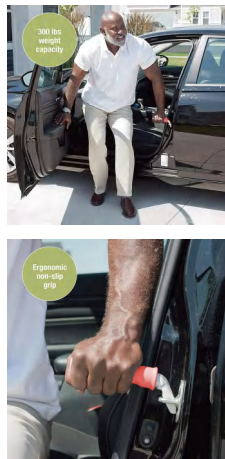

AC-BS0008G

Auto Cane, Portable Vehicle Support Handle

Material: Aluminum + ABS
Size: 15.5*6.8*2CM
Weight: 133.2G
Pack: Polybag

AC-BS0009G

Handy Bar Car Transfer Aid

Material: Aluminum + ABS
Size: 22*9.5*3.5CM
Weight: 348G
Pack: Polybag