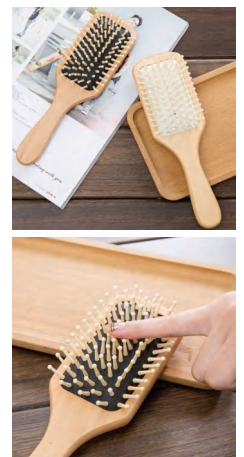

PC-BS0016G

Bamboo Paddle Hair Brush
Small Cat Face

Material: Bamboo + Rubber
Size: 16*7.5*3CM
Weight: 45G
Pack: Polybag

PC-BS0017G-F

Boar Bristle Paddle Hairbrush

Material: Bamboo+Rubber+Hog Bristle
Size: 24.5*8.5*3.5C
Weight: 114G
Pack: Polybag

PC-BS0017G-Y

Boar Bristle Paddle Hairbrush
Oval

Material: Bamboo+Rubber+Hog Bristle
Size: 23*8*3.5CM
Weight: 96G
Pack: Polybag

PC-BS0018G-F

Wooden Bristle Brush Square

Material: Hollywood + Rubber
Size: 22*6.3*3CM
Weight: 72G
Pack: Polybag