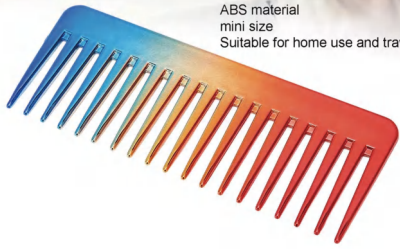

ABS material
mini size
Suitable for home use and travel use

PC-BS0038G

Wide Tooth Comb Rainbow

Material: ABS
Size: 15.5*6.4*0.5CM
Weight: 23G
Pack: Polybag

PC-BS0040G

Detangling Hair Brush

Material: ABS+PP
Size: 12.5*7*5CM
Weight: 58G
Pack: Polybag

Food-grade Soft Bristles Design
More effective for shower

4.3 inch / 11cm

- **More Hygienic**
  Food-grade silicone, quick-drying and residue
- **More Durable**
  It doesn't be replaced often
- **ECO friendly**
  Your purchase helps remove 1lb of the plastic from the environment

PC-BS0001G

Body Scrubber Shower Brush

Material: Silica
Size: 10.5*10.5*1.5CM
Weight: 112G
Pack: Polybag

PC-BS0002G

Silicone Body Scrubber

Material: Silica
Size: 13.5*7.8*4.25CM
Weight: 126G
Pack: Polybag

BODY BRUSH

Double-sided Bath Brush

Long-handle design

Soft brush

Double-sided design

Hook design

PC-BS0003G

2 in 1 Plastic Bath Scrub Brush with Long Handle

Material: PE
Size: 36*11*4CM
Weight: 220G
Pack: Polybag

PC-BS0004G

Shower Brush with Soft and Stiff Bristles

Material: Hollywood
Size: 44*7*3CM
Weight: 220G
Pack: Polybag