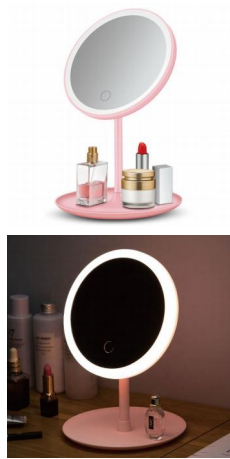

Material: ABS+Lens
Size: 1.5*18.5*32CM
Weight: 416G
Pack: Polybag

53 light beads
3 kinds of lights
1000 mAh battery capacity

PC-BS0007G

Makeup Bag with Mirror of LED Lighted

Material: ABS+PU+Lens
Size: 26*23*10CM
Weight: 1075G
Pack: Polybag

26 light beads
3 kinds of lights
400 mAh battery capacity

PC-BS0009G

Vanity Desk Mirror

Material: PP+Lens
Size: 18.5*18.5*26.5CM
Weight: 256G
Pack: Polybag

42 light beads
3 kinds of lights
400 mAh battery capacity

PC-BS0010G

Rechargeable LED Makeup Mirror with Lights & Touch Control

Material: ABS+Lens
Size: 27.5*20*6.5CM
Weight: 327G
Pack: Polybag

PC-BS0011G

Self Hair Cutting Mirror 3 Way

Material: ABS+Lens
Size: 31.5*19.5*3CM
Weight: 1488G
Pack: Polybag

8 light beads
1 kind of light
2pcs CR2025

PC-BS0012G

Foldable Make up Mirrors with LED Lights

Material: ABS+Lens
Size: 15.5*12.2*1.5CM
Weight: 220G
Pack: Polybag

HD Silver Plated Mirror

48 light beads
3 kinds of lights
600 mAh battery capacity