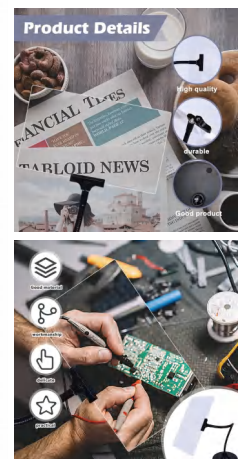

AC-BS0025G

Magnifying Glass with Book Light

Material: PMMA+ABS
Size: 278 x190x26MM
Weight: 280G
Pack: Polybag

AC-BS0026G

Portable Digital Magnifier

Material: ABS + Chip +
IPS Screen
Size: 165x162x35MM
Weight: 248G
Pack: Polybag