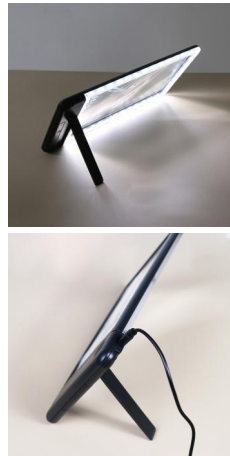

PRODUCT DESCRIPTION

ANTI-SLIP NOSE PAD & HEADBANDS ARE AVAILABLE

16CM / 6.3IN   17CM / 6.7IN

80CM / 31IN

LED Power Indicator Light

5 LED Lights

Anti-slip Nose Pad

1.5X/2.5X/3.5X/5X

Power Switch

HEADBAND

ANTI-SLIP NOSE PAD

2.30Z
Lightweight & Burden Free

AC-BS0039G
Handheld Stand Type Video Magnifying Glass with 43 Led Lights

Material: ABS+Acrylic Lens
Size: 270x155x20MM
Weight: 292G
Pack: Polybag

AC-BS0040G
Nail Clipper with Led Lights

Material: ABS+Acrylic Lens
Size: 186X160X63MM
Weight: 356G
Pack: Polybag