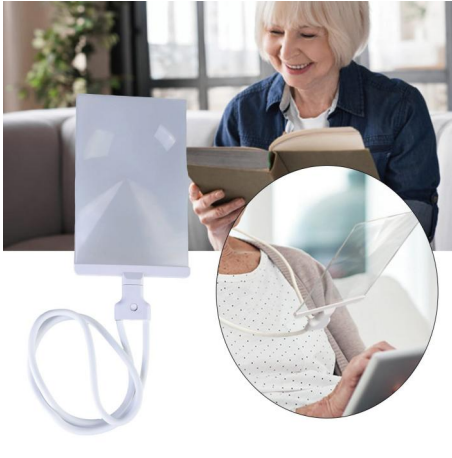

AC-BS0030G
Hands Free Magnifying Glass

Material: ABS+Hose+
Fresnel Lens
Size: 720x135MM
Weight: 329G
Pack: Polybag