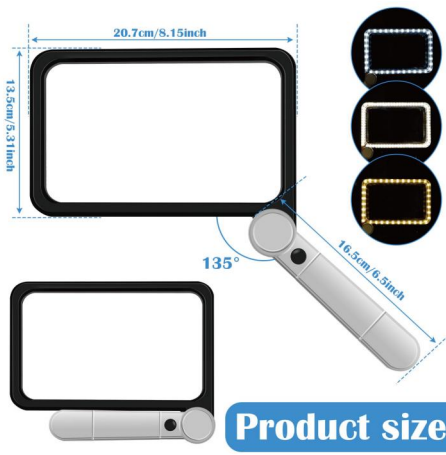

Material: PE
Size: 21*15*12CM
Weight: 200G
Pack: Polybag

AC-BS0015G

Portable Urinals for Men Glow in
The Dark with Lid

Material: PE
Size: 245*85*85MM
Weight: 100G
Pack: Polybag

AC-BS0016G

Male Urinal Urine Bottle with Lid

Material: PE
Size: 21*9.5*8.8*8.5CM
Weight: 83G
Pack: Polybag

BS0897G-F

Urinal Male 800ML

Material: HDPE
Size: 24*10*22CM
Weight: 100G
Pack: Polybag

BS0896G-M

Urinal Male 1000ML

Material: HDPE
Size: 23.5*9*14CM
Weight: 90G
Pack: Polybag

BS0505G

Full Page Reading Magnifier with 72 LED Lamp

Material: ABS+Acrylic Lens
Size: 295x270x23MM
Weight: 203G
Pack: Polybag

AC-BS0017G

Handheld Magnifier 2X

Material: Glass + ABS
Size: 217x94x17CM
Weight: 162G
Pack: Polybag

AC-BS0017G-1

Handheld Magnifier 2X

Material: Acrylic+ABS
Size: 235x115x17CM
Weight: 148G
Pack: Polybag

AC-BS0018G

2X + 5X Manifesting Glass

Material: PMMA+ABS
Size: 119x246MM
Weight: 137G
Pack: Polybag

AC-BS0019G