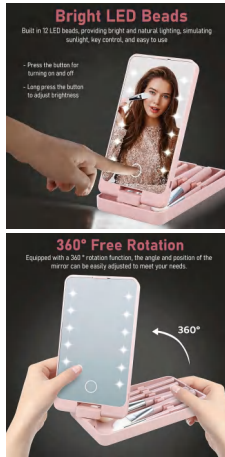

Bright LED Beads

360° Free Rotation