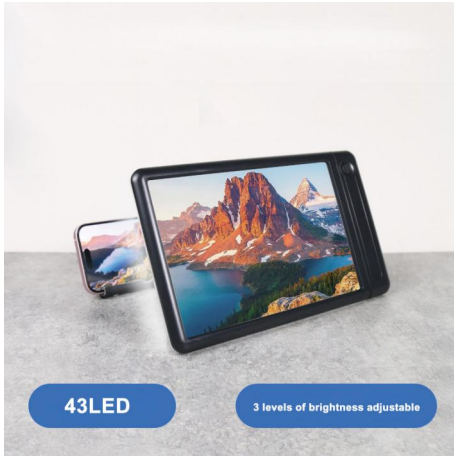

PRODUCT DESCRIPTION

ANTI-SLIP NOSE PAD & HEADBANDS ARE AVAILABLE

16CM / 6.3IN   17CM / 6.7IN

80CM / 31IN

LED Power Indicator Light

5 LED Lights

Anti-slip Nose Pad

1.5X/2.5X/3.5X/5X

Power Switch

HEADBAND

ANTI-SLIP NOSE PAD

2.30Z
Lightweight & Burden Free

AC-BS0039G
Handheld Stand Type Video Magnifying Glass with 43 Led Lights

Material: ABS+Acrylic Lens
Size: 270x155x20MM
Weight: 292G
Pack: Polybag

AC-BS0040G
Nail Clipper with Led Lights

Material: ABS+Acrylic Lens
Size: 186X160X63MM
Weight: 356G
Pack: Polybag