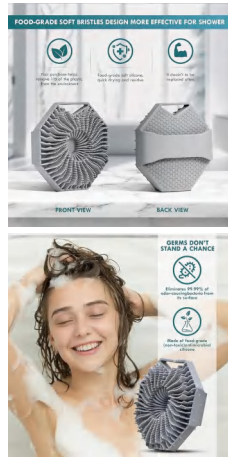

PC-BS0001G

Body Scrubber Shower Brush

Material: Silica
Size: 10.5*10.5*1.5CM
Weight: 112G
Pack: Polybag