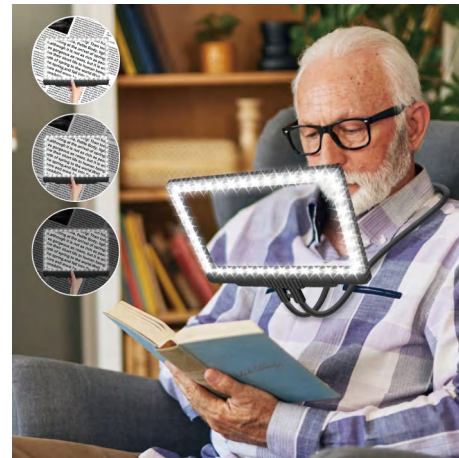

AC-BS0031G
5X Hands Free Magnifying Glass
with Light Rechargeable

Material: ABS+Hose+
Fresnel Lens
Size: 766x235x14MM
Weight: 485G
Pack: Polybag