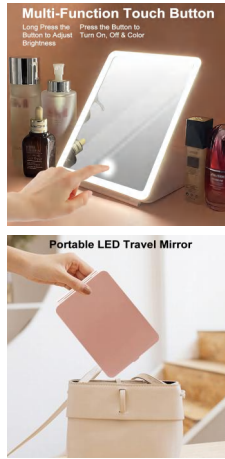

Multi-Function Touch Button

Long Press the Button to Adjust Turn ON, OFF & Color Brightness

Portable LED Travel Mirror