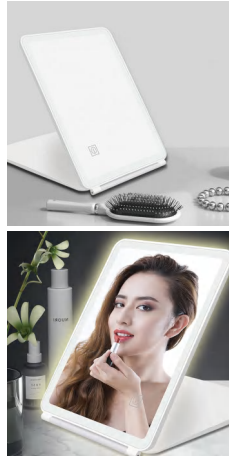

PC-BS0023G

Magnifying Mirror 10x 6" Makeup Mirror

Material: ABS+Lens
Size: 15*3CM
Weight: 220G
Pack: Polybag

70 light beads
3 kinds of lights
1200 mAh battery capacity

3 PANEL MIRRORS WITH 270° FOR FILLING LIGHT

MAGNIFICATION 3X/2X/1X

High-definition magnification for perfect makeup in details

50 light beads
3 kinds of lights
1200mAh battery capacity

PC-BS0024G

Folding Make-up Mirror

Material: ABS+Lens
Size: 16.5*11.5*29CM
Weight: 790G
Pack: Polybag

PC-BS0025G

Make-up Mirror with LED Light

Material: ABS+Mirror+Aluminum
Size: 18.5*16.5*33.6CM
Weight: 420G
Pack: Polybag

48 light beads
3 kinds of lights
1200 mAh battery capacity

PC-BS0026G

Foldable and rechargeable mirror