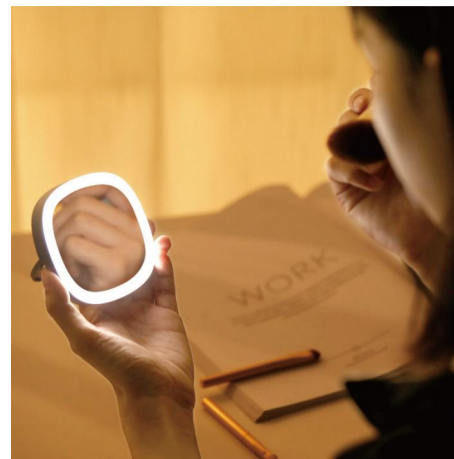

BS1545G

Portable Make Up Mirror regular & 2x

Material: ABS+Mirror surface
Size: 9.2*9*1.9CM
Weight: 75G
Pack: Polybag

BS1546G

5x Handy Make Up Mirror
Foldable 12LED

Material: ABS+Mirror surface
Size: 10.5*10.5*2.3CM
Weight: 87G
Pack: Polybag