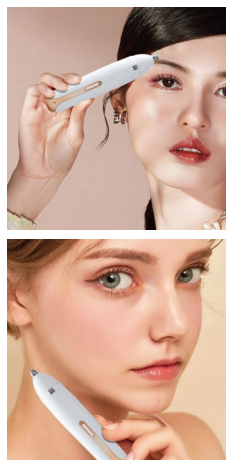

Universal for adults and children
Correct bad posture and develop independent correction habits

BS151210Y

Smart Sensor Corrector

Material: ABS + Elastic cord
Szie: 30*18*1.4CM
Weight: 66G
Pack: Polybag

ELECTRIC LICE COMB

- Flea
- Dandruff
- Lice eggs
- Crab louse
- Body louse
- Pet lice

BS151209Y

Electric Anti Lice Comb

Material: ABS
Szie: 24.3*7*6.5CM
Weight: 265G
Pack: Polybag

BS151208Y

Meridian Massager Pen

Material: ABS
Szie: 18.2*2.5CM
Weight: 61G
Pack: Polybag