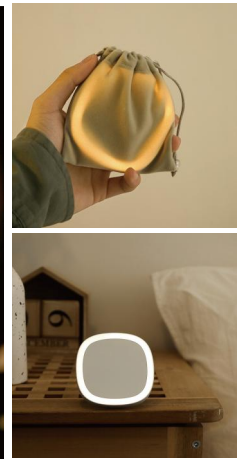

BS1543G

16 LED Make Up Mirror

Material: PP+Mirror surface
Size: 26*17*12CM
Weight: 405G
Pack: Polybag

BS1544G

Make Up Mirror with Plastic Stand

Material: ABS+Mirror surface
Size: 19*13*2CM
Weight: 215G
Pack: Polybag

BS1545G

Portable Make Up Mirror regular & 2x

Material: ABS+Mirror surface
Size: 9.2*9*1.9CM
Weight: 75G
Pack: Polybag

BS1546G

5x Handy Make Up Mirror
Foldable 12LED

Material: ABS+Mirror surface
Size: 10.5*10.5*2.3CM
Weight: 87G
Pack: Polybag

BS1547G

3X Small Make Up Mirror
12 LED

Material: ABS+Mirror surface
Size: 8.5*8.5*1.8CM
Weight: 60.5G
Pack: Polybag

BS1560G

Handy Make Up Mirror
Round

Material: PP+Mirror surface
Size: 28*14.5CM
Weight: 115G
Pack: Polybag