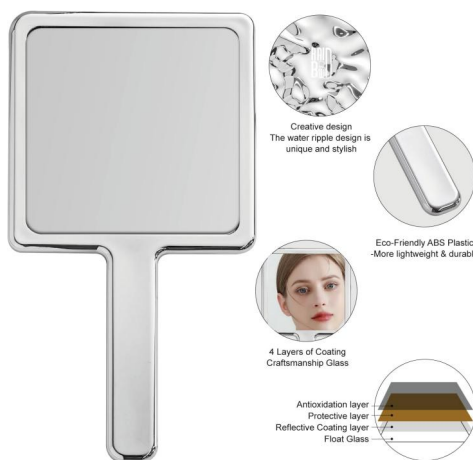

BS1562G-L

2 in 1 Make Up Mirror
Round Small Regular & 2x

Material: PP+Mirror surface
Size: 24*14.8CM
Weight: 142G
Pack: Polybag

BS1563G

2 in 1 Make Up Mirror
Round Large Regular & 2x

Material: PS+Mirror surface
Size: 22.8*15.5CM
Weight: 136G
Pack: Polybag

BS1565G

2 in 1 Make Up Mirror
Round Large Regular & 2x

Material: PP+Mirror surface
Size: 21*11.5CM
Weight: 121G
Pack: Polybag

BS1566G

Mirror On Stand Round
Regular & 2x

Material: PS+Iron+Mirror
Size: 18.5*16.8CM
Weight: 192G
Pack: Polybag

BS1567G

Round Compact Mirror
Regular & 5x

Material: PP+Mirror surface
Size: 12*1.5CM
Weight: 123G
Pack: Polybag

BS1569G

Handy Make Up Mirror
Square

Material: PP+Mirror surface
Size: 19.5*10.5*1CM
Weight: 76G
Pack: Polybag