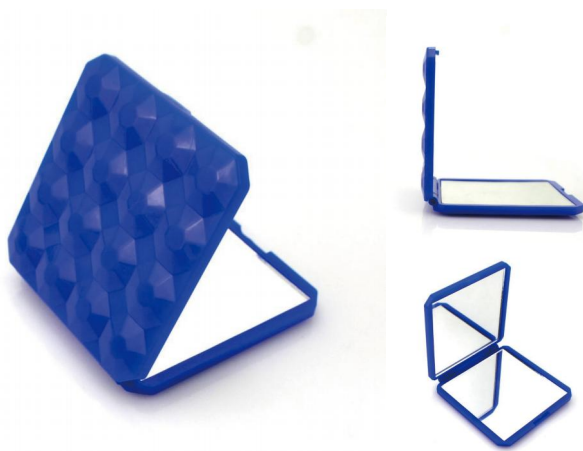

BS1102G-S

2 in 1 Mirror On Stand
Small Regular & 3x

Material: PS+Mirror surface
Size: 18.5*14*4.2CM
Weight: 202G
Pack: Polybag

BS1104G-3X

Suction Mirror 3x

Material: PP+Mirror surface
Size: 13*2CM
Weight: 110G
Pack: Polybag

BS1104G-5X

Suction Mirror 5x

Material: PP+Mirror surface
Size: 13.2*2.1CM
Weight: 93G
Pack: Polybag

BS1575G

Suction Mirror 15x

Material: PP+Mirror surface
Size: 9*1.3CM
Weight: 36G
Pack: Polybag

BS1572G

2 in 1 Handy Make Up Mirror
Foldable Rectangle Regular & 2x

Material: PP+Mirror surface
Size: 30*12*2CM
Weight: 203G
Pack: Polybag

BS1574G

2 in 1 Make Up Mirror
Regular & 2x

Material: PP+Mirror surface
Size: 6.5*6.5*0.8CM
Weight: 46G
Pack: Polybag

BS1548G

Detangling Brush