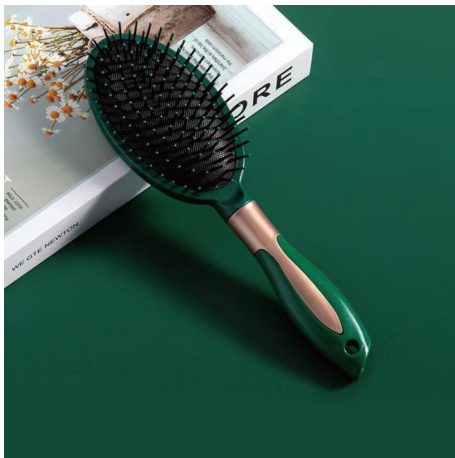

BS1551G

Detangling Brush

Material: PP+PVC
Size: 7.5*5*24.5CM
Weight: 99G
Pack: Polybag

BS1552G

Detangling Brush

Material: PP
Size: 8*4*25CM
Weight: 76G
Pack: Polybag

BS1553G

Detangling Brush