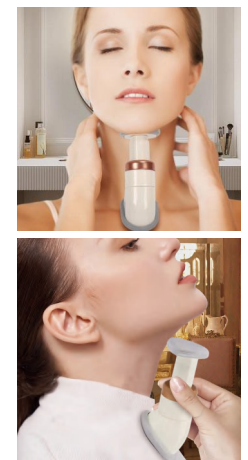

Universal for adults and children
Correct bad posture and develop independent correction habits

BS151210Y

Smart Sensor Corrector

Material: ABS + Elastic cord
Szie: 30*18*1.4CM
Weight: 66G
Pack: Polybag

ELECTRIC LICE COMB

- Flea
- Dandruff
- Lice eggs
- Crab louse
- Body louse
- Pet lice

BS151209Y

Electric Anti Lice Comb

Material: ABS
Szie: 24.3*7*6.5CM
Weight: 265G
Pack: Polybag

BS151208Y

Meridian Massager Pen

Material: ABS
Szie: 18.2*2.5CM
Weight: 61G
Pack: Polybag