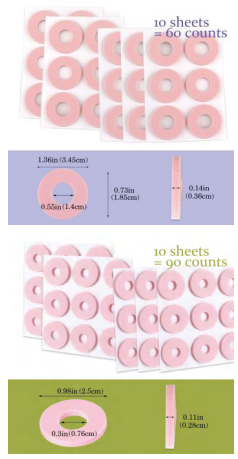

BS151207Y

4 in 1 Shaver

Material: ABS
Szie: 15*3CM
Weight: 61G
Pack: Polybag

BS151206Y

Neckline Slimmer

Material: ABS
Szie: 10.5*5*9CM
Weight: 100G
Pack: Polybag

BS151211Y

Silicone Magic Bathroom Slippers

Material: PVC
Szie: 30.5*14.2*6.8CM
Weight: 388G
Pack: Polybag

BS151203Y

Silicone Heel

Material: Diving material
Szie: 11*8.5CM
Weight: 48G
Pack: Polybag

BS151202Y

Portable Warm Uterus Belt

Material: ABS+Polyester
Szie: 20*8.5*3CM
Weight: 151G
Pack: Polybag

BS151201Y

Parches Protectors

Material: Emulsion
Weight: 16g/SET
Pack: Polybag

BS151204Y

10x Cosmetic Mirror Portable

Material: ABS+Lens
Size: 16*5.5CM
Weight: 341G
Pack: Polybag

BS151205Y

5x Cosmetic Mirror Portable

Material: ABS+Lens
Size: 17*4.8CM
Weight: 471G
Pack: Polybag

BS1534G

Makeup Bag with Mirror and Light Square

Material: ABS+PU+Lens
Size: 9.5*9.5*4.7CM
Weight: 168G
Pack: Polybag

BS1535G

Makeup Bag with Mirror and Light Rectangle