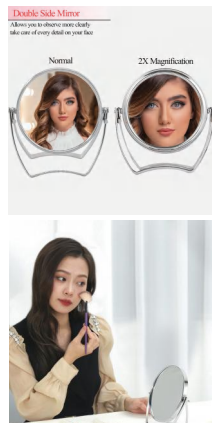

BS1565G

2 in 1 Make Up Mirror
Round Large Regular & 2x

Material: PP+Mirror surface
Size: 21*11.5CM
Weight: 121G
Pack: Polybag

BS1566G

Mirror On Stand Round
Regular & 2x

Material: PS+Iron+Mirror
Size: 18.5*16.8CM
Weight: 192G
Pack: Polybag