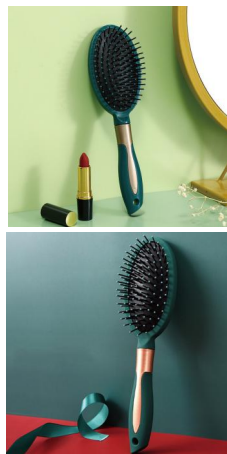

BS1551G

Detangling Brush

Material: PP+PVC
Size: 7.5*5*24.5CM
Weight: 99G
Pack: Polybag

BS1552G

Detangling Brush

Material: PP
Size: 8*4*25CM
Weight: 76G
Pack: Polybag

BS1553G

Detangling Brush