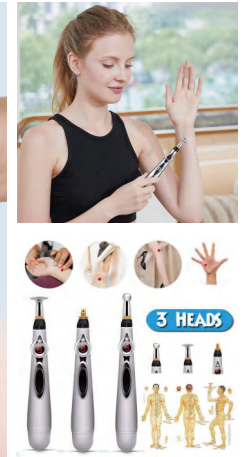

Universal for adults and children
Correct bad posture and develop independent correction habits

BS151210Y

Smart Sensor Corrector

Material: ABS + Elastic cord
Szie: 30*18*1.4CM
Weight: 66G
Pack: Polybag

ELECTRIC LICE COMB

- Flea
- Dandruff
- Lice eggs
- Crab louse
- Body louse
- Pet lice

BS151209Y

Electric Anti Lice Comb

Material: ABS
Szie: 24.3*7*6.5CM
Weight: 265G
Pack: Polybag

BS151208Y

Meridian Massager Pen

Material: ABS
Szie: 18.2*2.5CM
Weight: 61G
Pack: Polybag