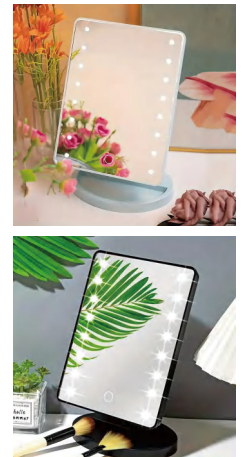

BS1542G

5x Make Up Mirror 20LED

Material: PP+Mirror surface
Size: 20*8*22CM
Weight: 282G
Pack: Polybag

BS1543G

16 LED Make Up Mirror

Material: PP+Mirror surface
Size: 26*17*12CM
Weight: 405G
Pack: Polybag