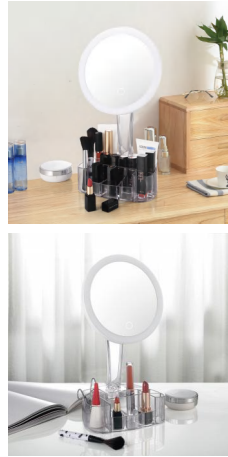

BS1540G

LED Vanity Mirror with Organizer Base

Material: ABS+PS+Mirror surface
Size: 17*12.5*34.5CM
Weight: 520G
Pack: Polybag