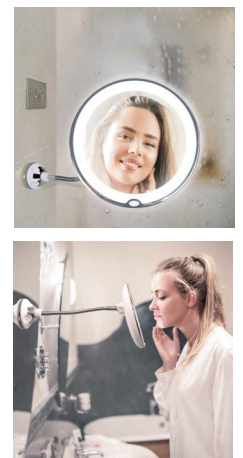

BS1539G

5x Make Up Mirror with Suction Cup 18 LED

Material: ABS+PP+201 s/s+ mirror surface
Size: 17*8.2*35CM
Weight: 270G
Pack: Polybag