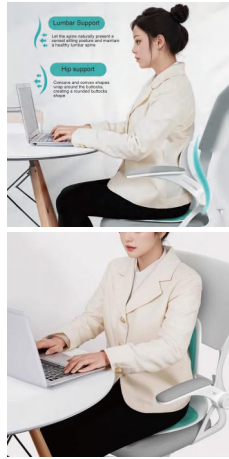

BS151212Y

Ergonomic Lumbar Support Seat

Material: PP
Szie: L: 36*31*33CM / S: 32*26*29.5CM
Weight: L: 838g / S: 506g
Pack: Polybag

Universal for adults and children
Correct bad posture and develop independent correction habits

BS151210Y

Smart Sensor Corrector

Material: ABS + Elastic cord
Szie: 30*18*1.4CM
Weight: 66G
Pack: Polybag

ELECTRIC LICE COMB

- ☒ Flea
- ☒ Dandruff
- ☒ Lice eggs
- ☒ Crab louse
- ☒ Body louse
- ☒ Pet lice

BS151209Y

Electric Anti Lice Comb

Material: ABS
Szie: 24.3*7*6.5CM
Weight: 265G
Pack: Polybag

BS151208Y

Meridian Massager Pen

Material: ABS
Szie: 18.2*2.5CM
Weight: 61G
Pack: Polybag

BS151207Y

4 in 1 Shaver

Material: ABS
Szie: 15*3CM
Weight: 61G
Pack: Polybag

BS151206Y

Neckline Slimmer

Material: ABS
Szie: 10.5*5*9CM
Weight: 100G
Pack: Polybag