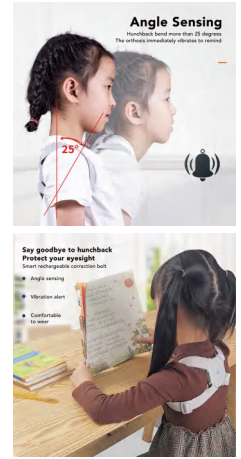

BLUESKY

PICTORIAL DESIGN

Aged care & Personal care

MEMOSAN

NINGBO • CHINA

BS151212Y

Ergonomic Lumbar Support Seat

Material: PP
Szie: L: 36*31*33CM / S: 32*26*29.5CM
Weight: L: 838g / S: 506g
Pack: Polybag

Universal for adults and children
Correct bad posture and develop independent correction habits

BS151210Y

Smart Sensor Corrector

Material: ABS + Elastic cord
Szie: 30*18*1.4CM
Weight: 66G
Pack: Polybag

ELECTRIC LICE COMB