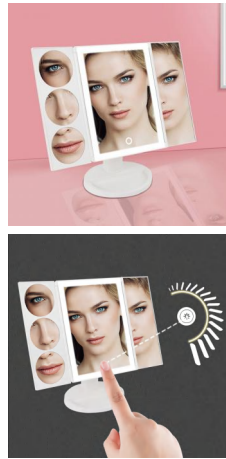

Material: ABS+Lens
Size: 17*4.8CM
Weight: 471G
Pack: Polybag

BS1534G

Makeup Bag with Mirror and Light Square

Material: ABS+PU+Lens
Size: 9.5*9.5*4.7CM
Weight: 168G
Pack: Polybag

BS1535G

Makeup Bag with Mirror and Light Rectangle

Material: ABS+PU+Lens
Size: 11.5*6*16.5CM
Weight: 344G
Pack: Polybag

BS1536G

Make Up Mirror with LED 5x & Regular

Material: ABS+Lens
Size: 15.8*12*29.5CM
Weight: 683G
Pack: Polybag

BS1537G

5x Make Up Mirror with Suction Cup 21 LED