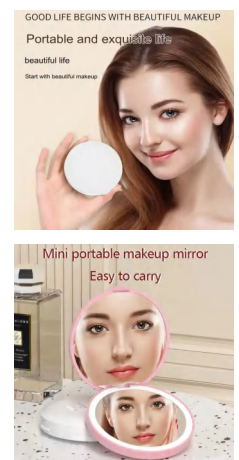

5x Make Up Mirror with Suction Cup 18 LED

Material: ABS+PP+201 s/s+ mirror surface
Size: 17*8.2*35CM
Weight: 270G
Pack: Polybag

BS1540G

LED Vanity Mirror with Organizer Base

Material: ABS+PS+Mirror surface
Size: 17*12.5*34.5CM
Weight: 520G
Pack: Polybag

BS1541G

Portable Make Up Mirror with Organizer

Material: ABS+Mirror surface
Size: 24.5*20.5*7CM
Weight: 940G
Pack: Polybag

LED WHITE LIGHT FOR A NATURAL LOOK

BS1542G

5x Make Up Mirror 20LED

Material: PP+Mirror surface
Size: 20*8*22CM
Weight: 282G
Pack: Polybag

BS1543G

16 LED Make Up Mirror

Material: PP+Mirror surface
Size: 26*17*12CM
Weight: 405G
Pack: Polybag

BS1544G

Make Up Mirror with Plastic Stand

Material: ABS+Mirror surface
Size: 19*13*2CM
Weight: 215G
Pack: Polybag