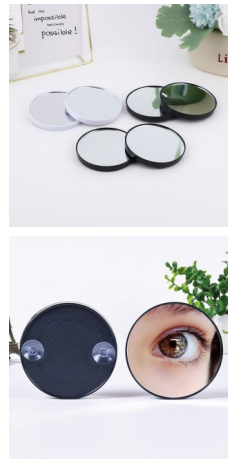

BS1104G-3X

Suction Mirror 3x

Material: PP+Mirror surface
Size: 13*2CM
Weight: 110G
Pack: Polybag