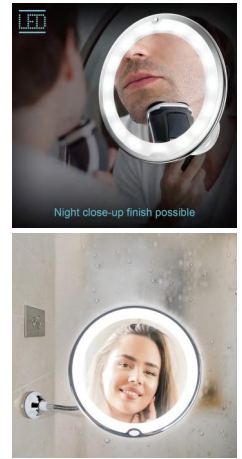

BS1537G

5x Make Up Mirror with Suction Cup 21 LED

Material: ABS+PP+201 s/s+ mirror surface
Size: 20.2*8.2*41CM
Weight: 335G
Pack: Polybag