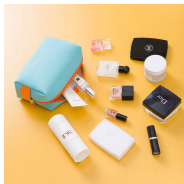

MAKE UP BAG/TOILETRY BAG

Item NO.: BS20011F

Material:PU

Size:16.5*7*11.5cm

Weight:0.06kg

Standard colors: pink, red, yellow, blue and darker blue

Packaging: 1piece/opp bag

Carton details: 120pcs/60*40*35cm

G.W./N.W.: 9.5/7.2kgs