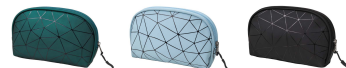

Item No.: BS0594F

Material: PU

Size: 20x13cm

Weight: 60g

Carton size: 300pcs/55*45*45cm

G.W./N.W.: 20/18kgs

PACKING CUBE

MAKE UP
TOILETRY BAG

TRAVEL BAG
SPRT BAG

COOLERS

MAKE UP BAG/TOILETRY BAG

Item NO.: BS20011F

Material:PU

Size:16.5*7*11.5cm

Weight:0.06kg

Standard colors: pink, red, yellow, blue and darker blue