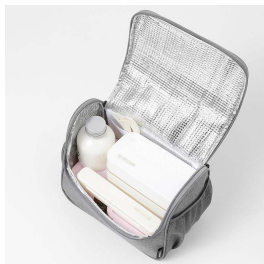

COOLERS

Item NO.: BS0603F

Material: 300D polyester

Size: 24.5*14*22CM

Weight: 225g

Carton: 50pcs/55*45*40cm