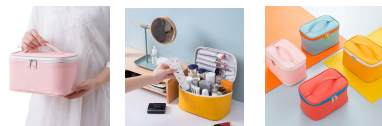

TRAVEL BAG
SPRT BAG

COOLERS

MAKE UP BAG/TOILETRY BAG

Item NO.: BS20011F

Material:PU

Size:16.5*7*11.5cm

Weight:0.06kg

Standard colors: pink, red, yellow, blue and darker blue

Packaging: 1piece/opp bag

Carton details: 120pcs/60*40*35cm

G.W./N.W.: 9.5/7.2kgs

MAKE UP BAG/TOILETRY BAG

Item NO.: BS20009F

Material:PU

Size:22*14*12cm

Weight:0.135kg

Packaging: 1set/PE bag

Standard colors: pink, red, yellow, blue and dark blue

Carton size: 100pcs/60X40X35CM

G.W./N.W.: 15/13.5kgs

PACKING CUBE

MAKE UP TOILETRY BAG

Item NO.: BS20010F

Material:PU