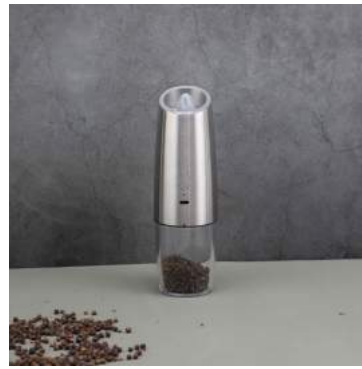

NINGBO BLUESKY LIMITED

Grinder

MEMOSAN

NINGBO · CHINA

Gravity pepper grinder

BS0769J

Pepper Grinder

Size: 63x202MM

Material: ABS, Acrylic, Ceramic, S/S201

Weight: 340G

Battery: 6XAAA (not included)

Packing: Color box

Carton: 40PCS/44.5x28.5x36.5CM

G.W./N.W.: 16/15KGS

BS0769J-R

Pepper Grinder