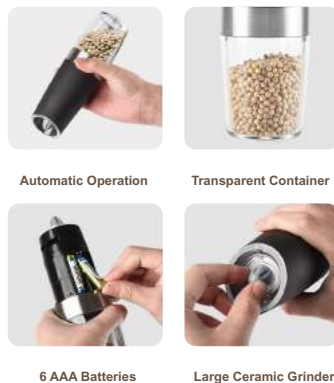

Size: 63x202MM

Material: ABS, Acrylic, Ceramic, S/S201

Weight: 277G+USB data cable: 23G

Battery: 3.7V 500mAh

Packing: Color box

Carton: 40PCS/44.5x28.5x36.5CM

G.W./N.W.: 14.5/13.5KGS

BS0770J