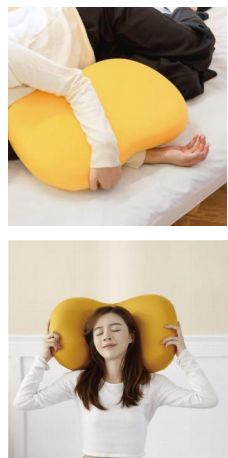

BS1405G

Memory Foam Pillow

Material: Cotton + Memory Foam
Size: 55*34CM
Weight: 500G
Pack: Polybag
Carton size: 10PCS/57*36*52CM
Carton G.W./N.W.: 6/5KGS

BS1406G

Memory Foam Pillow

Material: Cotton + Memory Foam
Size: 55*34CM
Weight: 500G
Pack: Polybag
Carton size: 10PCS/57*36*52CM
Carton G.W./N.W.: 6/5KGS