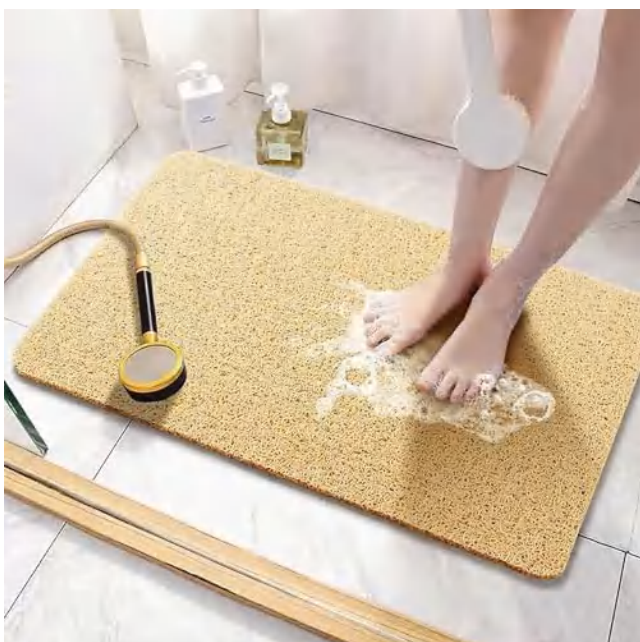

BS1492G

Non Slip Bathtub Mat

Material: PVC
Size: 40*60CM
Weight: 570G
Pack: Polybag
Carton size: 35PCS/CTN 36*36*41CM
Carton weight: 20.9/19.2KGS