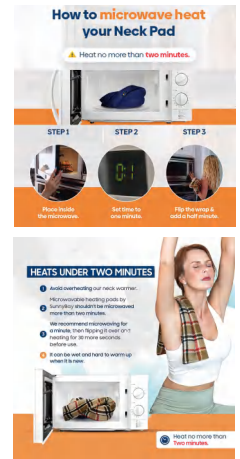

BS1053G

Hot & Cold Pack

Material: PVC+Velvet
Size: 19.8*12CM
Weight: 200G
Pack: Polybag
Carton size: 60PCS/CTN 33*31.5*20CM
Carton G.W./N.W.: 13/12KGS

BS1154G

Microwave Heating Pad

Material: Super soft fabric + Tourmaline
Size: 15*42CM
Weight: 800G
Pack: Polybag
Carton size: 24PCS/CTN 43*31*22CM
Carton G.W./N.W.: 20.2/19.2KGS

HEATING PADS MICRO-WAVEABLE

The product is applicable to shoulder, abdomen, elbow, knee, back, menstrual cramps, muscle soreness, etc

HEAT THERAPY

Heat the heating pad in the microwave for 3-5 minutes and use it with a cloth cover. This pad can hold heat for 45 minutes or even longer.

DETAILED DESCRIPTION

1. RELIEVE FATIGUE
2. CALM THE NERVES AND HELP SLEEP
3. FRAGRANT SMELL, GERMI-CIDAL AND ANTIVIRAL
4. REDUCE DEPRESSION AND ANXIETY

One Size Fits All

360 degrees coverage for small and big hands

Removable Wrist Length Filler

Four full-sized fillers for 360 degrees relief.

Long Lasting Warmth

- Enhance Blood Circulation
- Relieves Stiff Joints
- Provides Instant Relief
- 20-25 WAYS to Customize Warmth

Natural Way to Melt Away Pain

Flax Seeds: Natural Analgesic
Chia Seeds: Retain Heat

BS1154G-S

Microwave Heating Pad

Material: Super Soft Fabric + Tourmaline
Size: 26*17CM
Weight: 590G
Pack: Polybag
Carton size: 20PCS/53.5x35.5x27CM
Carton G.W./N.W.: 13/12KGS

BS1506G

Microwaveable Gloves

Material: Fleece+Polyester+Linseed
Size: 33*17CM
Weight: 580G
Pack: Polybag
Carton size: 15SET/CTN 53*28*26.5CM
Carton weight: 18.4/17.4KGS