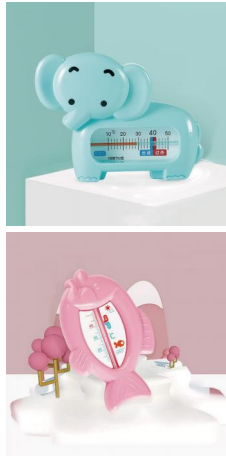

BS1165G

Baby Bath Tub Water Temperature Thermometer

Material: PP + Glass + Kerosene
Temperature range: 10-50 C
Weight: 35G
Pack: Polybag
Carton size: 200PCS/CTN 48.5x48.5x20CM
Carton G.W./N.W.: 8/7KGS

BS1237G

Baby Bath Thermometer

Material: ABS
Size: 12.7*6.5*3.7CM
Weight: 44G
Pack: Polybag
Carton size: 90PCS/CTN 31*36*23CM
Carton G.W./N.W.: 4.8/3.9KGS

BS1238G

Baby Bath Thermometer

Material: ABS
Size: 15*7.5*4CM
Weight: 71G
Pack: Polybag
Carton size: 180PCS/CTN 53.5*46*39.5CM
Carton G.W./N.W.: 13.7/12.7KGS

BS1239G

Baby Bath Thermometer

Material: ABS
Size: 11*10*4CM
Weight: 42G
Pack: Polybag
Carton size: 400PCS/CTN 45*45*41CM
Carton G.W./N.W.: 17.8/16.8KGS

BS1240G

Shower Cap Shield for Kids

Material: EVA
Size: 24*23*4CM
Weight: 75G
Pack: Polybag
Carton size: 100PCS/CTN 36*26*45CM
Carton G.W./N.W.: 8.5/7.5KGS

BS1241G

Shower Cap Shield for Kids

Material: EVA
Size: 24*23*4CM
Weight: 68G
Pack: Polybag
Carton size: 100PCS/CTN 36*26*45CM
Carton G.W./N.W.: 8.8/7.8KGS