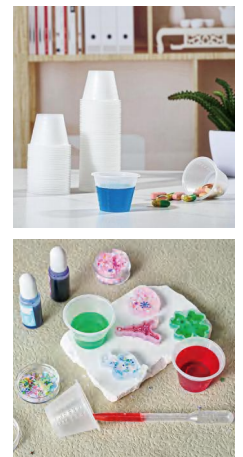

BS0468G

Disposable Medicine Cups 500PK

Material: PP
 Size: 10Z
 Pack: Polybag
 Carton size: 10PCS/47X25X26CM
 Carton weight: 5.8/4.8KGS

BS1487G

Elastic Nose Bandage

Material: Cotton + Nylon
 Size: 36*2CM
 Weight: 4.5G
 Pack: Polybag
 Carton size: 1000PCS/CTN 57*27*50CM
 Carton weight: 5.8/4.5KGS