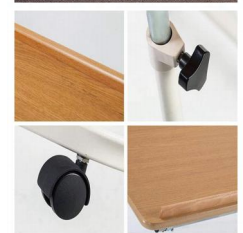

BED ROPE LADDER

The easy way to sit up in bed

BS1247G

**Bed Helper Adjustable -
Glow in The Dark**

Material: PVC+PP Fiber
Size: 25*200CM
Weight: 350G
Pack: Polybag
Carton size: 16PCS/31*27*31CM
Carton G.W./N.W.: 5.3/4.3KGS

BS1437G

Laptop Desk with Wheels

Material: Iron plating + Eco-friendly wood paneling
Size: (60.5/64)x 63-100CM
Weight: 7900G
Pack: Polybag
Carton size: 1PCS/62.5*15*68.5CM
Carton G.W./N.W.: 8.5/7.9KGS