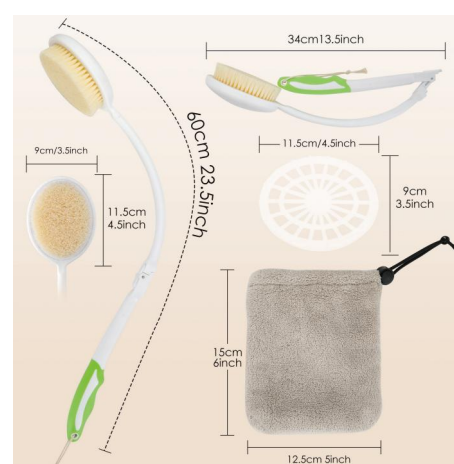

Material: Silicone
 Size: 12*7.1*4.3CM
 Weight: 90G
 Pack: Polybag
 Carton size: 120PCS/CTN 54*35*40CM
 Carton weight: 11.8/10.8KGS

BS1498G

Silicone Body Shower Wash Massage Brush

Material: Silicone
 Size: 7.9*8.5*5.5CM
 Weight: 102G
 Pack: Polybag
 Carton size: 100PCS/CTN 55*44*27CM
 Carton weight: 13/12KGS

BS1280G

Silicone Body Scrubber

Material: PP
 Size: 12*7*3.5CM
 Weight: 80G
 Pack: Polybag
 Carton size: 160PCS/CTN 53*40*35CM
 Carton G.W./N.W.: 15/14KGS

Reach new pressure points on your back for extra relief.

BS1248G

Back Creamer

Material: PP+PS
 Size: 43*9.2*3CM
 Weight: 150G
 Pack: Polybag
 Carton size: 50PCS/CTN50*55*45CM
 Carton G.W./N.W.: 12/11KGS

BS0941G

Back Scrubber for Shower

Material: PS+PE
 Size: 6.4*46CM
 Weight: 53G
 Pack: Hanging Tag
 Carton Size: 100PCS/53*48*50CM
 Carton G.W./N.W.: 6.3/5.3KGS

BS0942G

Bath Brush Long Handle

Material: PS+Nylon
 Size: 34.5CM
 Weight: 130G
 Pack: Hanging Tag
 Carton Size: 72PCS/45*22*64CM
 Carton G.W./N.W.: 10.4/9.4KGS

BS0958G

3 in 1 Back Bath Brush Set for Shower