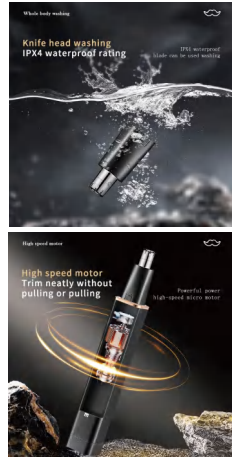

BS0845G

Ear and Nose Hair Trimmer Clipper

Material: ABS+AS
Size: 3.4*3.2*14.4CM
Weight: 70g
Pack: Color Box
Carton size: 12PCS/27*23*22CM
Carton G.W./N.W.: 1.5/0.9kgs

BS1421G

Facial Hair Trimmer

Material: ABS+304S/S
Size: 18.5*2.6*6.6CM
Weight: 65G
Pack: Polybag
Carton size: 120PCS/CTN 43*33.5*30.5CM
Carton G.W./N.W.: 9.5/8KGS