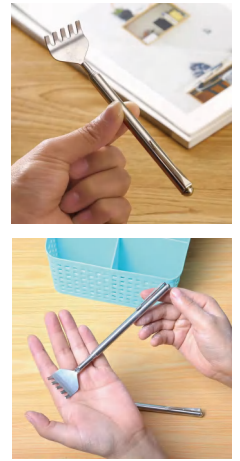

BS0190G

Skull Hands Metal Back Scratcher

Material: Zinc alloy+PVC+201 stainless steel
Size: 3.5*22-59CM
Weight: 34G
Pack: Polybag
Carton size: 300PCS/CTN 40*30*25CM
Carton G.W./N.W.: 11.2/10.2KGS

BS0191G

Portable Extendable Back Scratcher

Material: 201 stainless steel
Size: 3.5*16.5-51CM
Weight: 21.6G
Pack: Polybag
Carton size: 400PCS/CTN 46*23*26CM
Carton G.W./N.W.: 9.7/8.7KGS