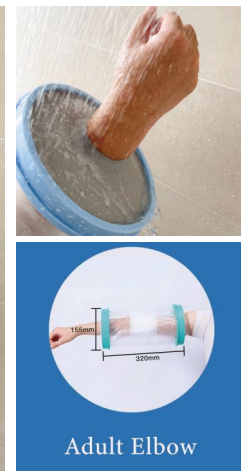

BS0925G

Waterproof Wound Cover Protector

Material: PP+PVC+Silicone
Size: 155*320mm
Weight: 216g
Pack: Color Box
Carton Size: 60pcs/50.5*34*34cm
Carton G.W./N.W.: 14/13kgs

BS0928G

Waterproof Wound Cover Protector

Material: PP+PVC+Silicone
Size: 210*350mm
Weight: 279g
Pack: Color Box
Carton Size: 60pcs/67*34*45cm
Carton G.W./N.W.: 17.7/16.7kgs