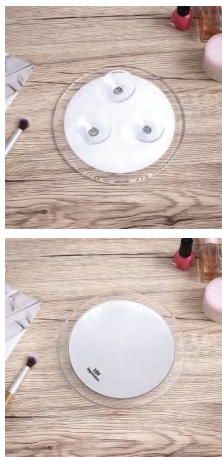

BS1103G Suction Mirror 5x

Material: Mirror + PS
Size: 17*17*2.5CM
Weight: 118G
Pack: Polybag
Carton size: 72PCS/CTN 62*48*57.5CM