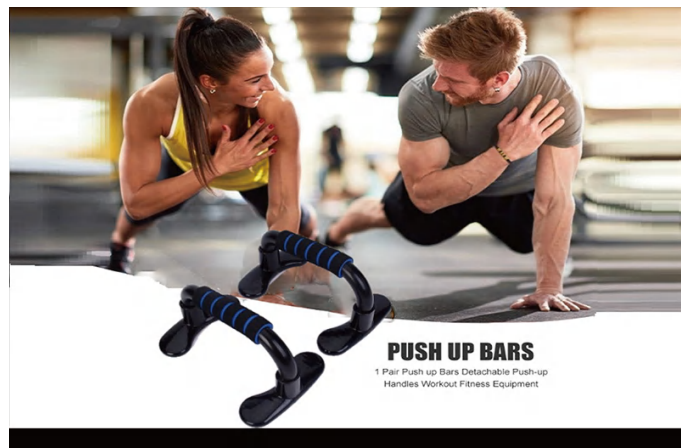

BS1212G

Push Up Bars

Material: PP+EVA
Size: 22*14*12CM
Weight: 680G
Pack: Polybag
Carton size: 40SET/CTN 62*51*40CM
Carton G.W./N.W.: 29/27.2KGS