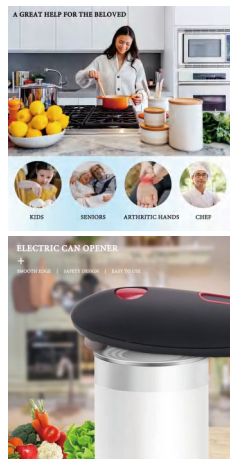

BS0676J

Electric Can Opener

Material: ABS
Size: 17*7*4CM
Weight: 190G
Pack: Polybag
Carton size: 48PCS/CTN 36.5*29.5*32CM
Carton weight: 11.5/9.1KGS