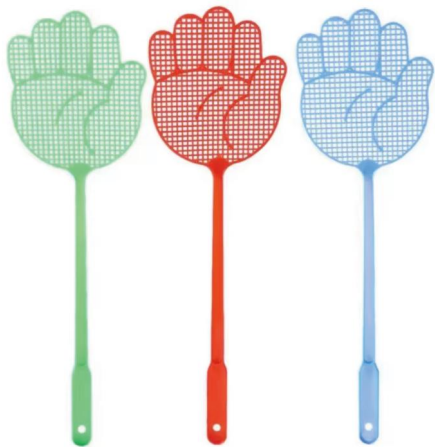

BS1030J

Fly Swatter

Material: PP
Size: 42.5*12CM
Weight: 17G
Pack: Polybag
Carton size: 96SET/CTN 46*31*29CM
Carton G.W./N.W.: 5.8/4.9KGS

BS1036J

Fly Swatter

Material: PP
Size: 44*10.5CM
Weight: 15G
Pack: Polybag
Carton size: 96SET/CTN 46*31*29CM
Carton G.W./N.W.: 4.3/4.3KGS