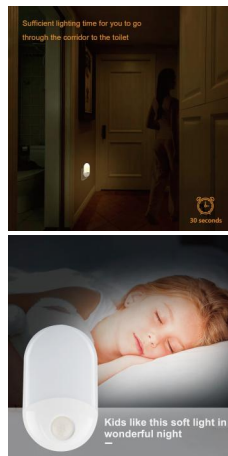

BS1496G

LED Night Lights Plug into Wall

Material: ABS
Size: 7.6*5.8*10CM
Weight: 47G
Pack: Polybag
Carton size: 120PCS/CTN 62*47*37CM
Carton weight: 9/8KGS