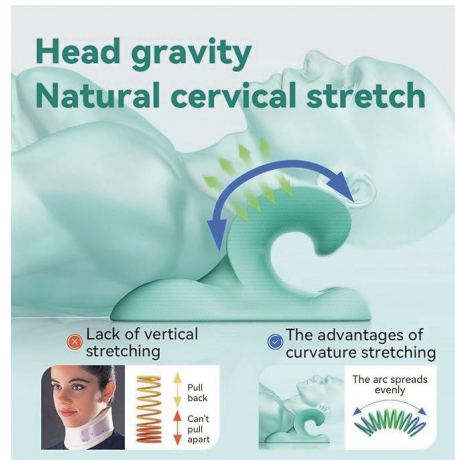

BS0831G

Neck Support Brace

Material: Foam + Polyester
 Size: 50X10.5CM
 Weight: 55g
 Pack: Color Box
 Carton size: 50PCS/55*38*42CM
 Carton G.W./N.W.: 3.8/2.8kgs

BS1051G

Body Wrap Hot & Cold

Material: PVC+Gel
 Size: 89X10.5cm
 Weight: 685G
 Pack: Polybag
 Carton size: 30PCS/42*30*30CM 21.5/20.5KGS
 Carton G.W./N.W.: 21.5/20.5KGS