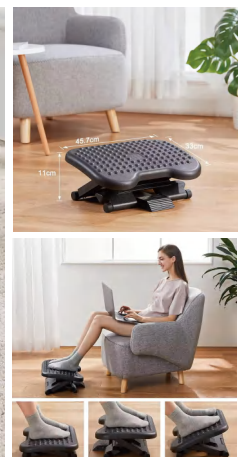

Material: PP
 Size: 35.5*26.5*14CM
 Weight: 550G
 Pack: Polybag
 Carton size: 20PCS/CTN 74.5*17.5*28CM
 Carton weight: 12/11KGS

MASSAGE SURFACE
 RELIEVE FATIGUE

BS1026G

Ergonomic Foot Rest

Material: HIPS
 Size: 46x35x11CM
 Weight: 2050G
 Pack: Polybag
 Carton size: 5PCS/CTN 56.5*37*47.5CM
 Carton G.W./N.W.: 12.5/10.3KGS