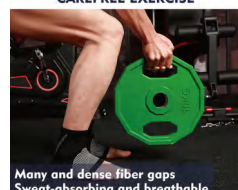

BS1268G

Body Fat Caliper

Material: Plastic
Size: 17*13*1CM
Weight: 25.4G
Pack: Polybag
Carton size: 1000PCS/CTN 69.5*41.5*60CM
Carton G.W./N.W.: 23/22KGS

BS1225G

Foot & Ankle Brace Socks

Material: 65% nylon, 15% polyester, 20% spandex
Pressure: 20-30mmhg
Number of stitches: 168N
Weight: S 31g M 32g L 36g XL 38g