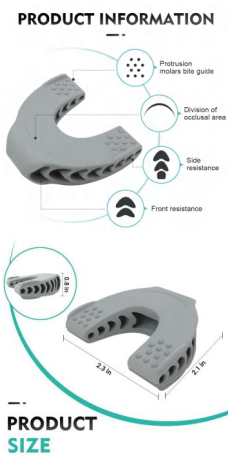

BS1075G

Toe Separators

Material: EVA foam tube + latex
Size: length 39.5cm / Width: 10cm
Center foam length: 5.5cm
Foam thickness: 4mm / Tube thickness: 9.3mm
Weight: 50G / Pack: Polybag
Carton size: 400PCS/67*41.5*51CM
Carton G.W./N.W.: 20.5/19.5KGS

BS1076G

Toe Separators

Material: TPR
Size: 9*5CM
Weight: 200G
Pack: Polybag
Carton size: 50SETS/40*31*26CM
Carton G.W./N.W.: 17.5/16.5KGS

BS1002G

Jaw Trainer

Material: Silicone + Polyurethane
Size: 30*35*30mm
Weight: 27G
Pack: Color Box
Carton Size: 400PCS/36*27*39CM
Carton G.W./N.W.: 12/11KGS

BS1003G

Jaw Trainer

Material: Food Grade Silicone
Size: 1.6*1.5*3CM
Weight: 5G
Pack: Color Box
Carton Size: 5000PCS/49x39x35CM
Carton G.W./N.W.: 26/25KGS

BS1004G

Jaw Trainer

Material: Food Grade Silicone
Size: 5x6x2cm
Weight: 23G
Pack: Color Box
Carton Size: 500PCS/CTN 49x39x35CM
Carton G.W./N.W.: 12.5/11.5KGS

BS1203G

BMI METER

Material: ABS+PVC+Glass Fiber
Size: 7.2x2.3CM
Weight: 55G
Pack: Polybag
Carton size: 200PCS/CTN 45x33x32CM
Carton G.W./N.W.: 12/11KGS