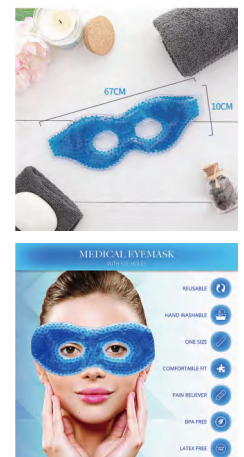

BS1261G

Single eye patch

Material: Polyester + Foam
Size: 7.5*7.2CM
Weight: 10G
Pack: Polybag
Carton size: 600PCS/CTN 53*41*60CM
Carton G.W./N.W.: 6.5/6.2KGS

- ✓ Naturally anti-bacterial
- ✓ Latex-free & non-toxic
- ✓ Washable & reusable

BS1424G

Moist Heat Eye Compress

Material: Simulated silk
Size: 17.5*7CM
Weight: 110G
Pack: Polybag
Carton size: 1000PCS/CTN 46*31*32.5CM
Carton G.W./N.W.: 13.8/12.8KGS

BS1054G

Cooling Under Eye Pads

Material: PVC
Size: 9*6CM
Weight: 40G
Pack: Polybag
Carton size: 200PCS/CTN 33*31.5*20CM
Carton G.W./N.W.: 9/8KGS

BS1056G

Cooling Under Eye Pads

Material: PVC
Size: 41*10CM
Weight: 120G
Pack: Polybag
Carton size: 100PCS/CTN 33*31.5*20CM
Carton G.W./N.W.: 13/12KGS

BS0922J

Gel Headache Relief Cap

Material: Hydrogel
Size: 22x18x2CM
Weight: 600g
Pack: Color Box
Carton size: 10PCS/46x43x35CM
Carton G.W./N.W.: 7/6kgs