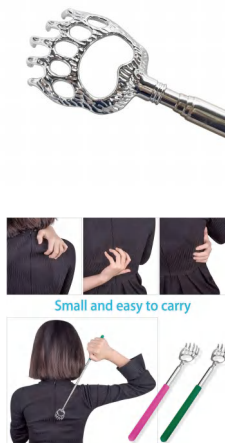

Small and easy to carry

BS0188G-C

Bear Claws Metal Back Scratcher

Material: Zinc alloy+PVC+201 stainless steel
Size: 3.9*21-57.5CM
Weight: 36.5G
Pack: Polybag
Carton size: 300PCS/CTN 40*30*25CM
Carton G.W./N.W.: 9/8KGS