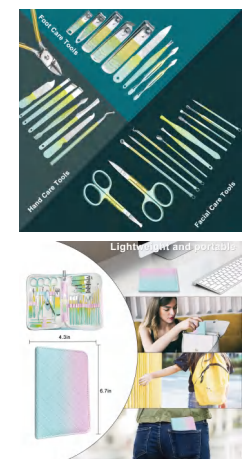

BS1475G

Manicure Set Nail Clippers Kit

Material: 410 stainless steel + carbon steel
Szie: 12.5*8*3CM
Weight: 192G
Pack: Polybag
Carton size: 100SET/CTN 47.5*33*25CM
Carton weight: 20/19.2KGS