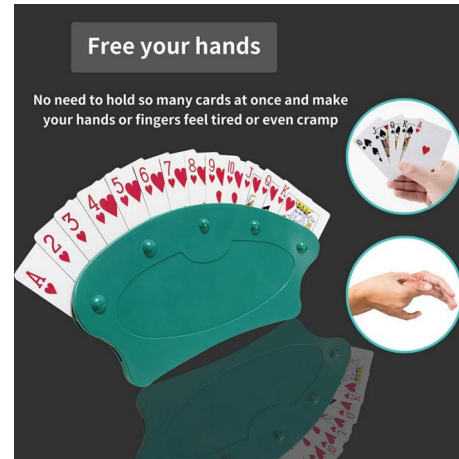

BS1455G

**Folding Button Aid
Zipper Helper**

Material: PP+204 steel
 Size: 15*2.8CM
 Weight: 14G
 Pack: Polybag
 Carton size: 1000PCS/63*43*30CM
 Carton G.W./N.W.: 15.5/14.5KGS

BS0975J

Game Card Holder

Material: ABS
 Size: 21.5*10.8*4.7CM
 Weight: 93G
 Pack: Polybag
 Carton size: 100PCS/CTN 60*40*25CM
 Carton G.W./N.W.: 11/10KGS