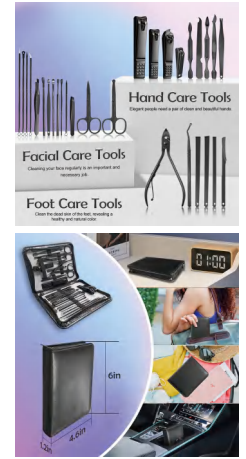

BS1473G

30 Pcs Manicure Set

Material: 410 stainless steel + carbon steel + PVC
Szie: 17*10.8*2.5CM
Weight: 294G
Pack: Polybag
Carton size: 70SET/CTN 47*33*25CM
Carton weight: 21.5/20.5KGS