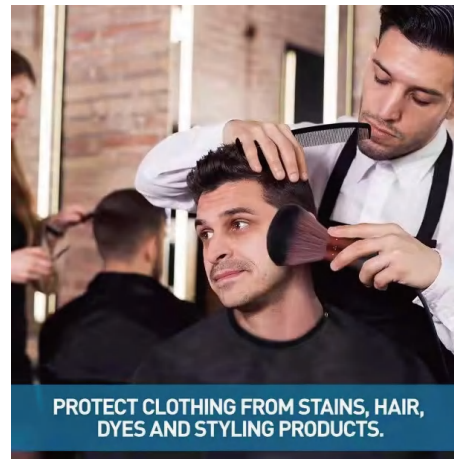

BS0982G
Neck Duster Brush

Material: ABS+Fiber wool
Size: 4.9*15.5CM
Weight: 78G
Pack: opp bag
Carton Size: 240PCS/62*34.5*55CM
Carton G.W./N.W.: 19.8/18.8KGS

Professional Soft Barber Brush

BS0983G
Neck Duster Brush