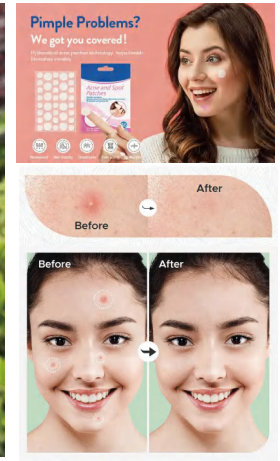

BS1107G-24P

24 Counts Acne Patch

Material: Hydrocolloid
Size: 13mm-24, 9*13CM
Thicknesses: 0.25MM
Pack: Polybag
Carton size: 1000PCS/15*20*35CM
Carton G.W./N.W.: 5/4KGS