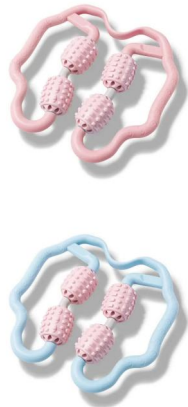

BS0808G

Muscle Roller

Material: PP+ABS
Size: 23x23cm
Weight: 407g
Pack: Color Box
Carton size: 48PCS/48x47x41CM
Carton G.W./N.W.: 20.5/19.5kgs

BS0809G

Neck Massager Roller

Material: PP+TPR
Size: 17.5x35x5cm
Weight: 258g
Pack: Color Box
Carton size: 60PCS/53x45x34CM
Carton G.W./N.W.: 16.5/15.5kgs