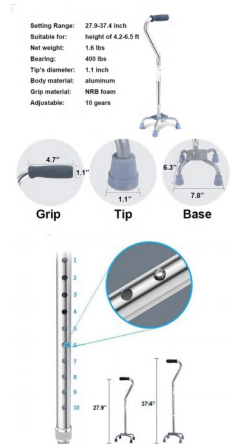

Material: Aluminum alloy+EVA
Adjustable height: 85-95CM
Weight: 600G
Pack: Polybag
Carton size: 10PCS/50x38x33CM
Carton G.W./N.W.: 7/6KGS

BS0416G

Adjustable Foldable Walking Stick

Material: aluminum with PP handle
Size: 82-92cm
Pack: PVC bag with label
Carton: 60pcs/61.5*31.5*33cm
Carton G.W./N.W.: 16/14kgs

BS0437G

Folding Cane with Led Light and Alarm

Material: Aluminum alloy+ABS
Adjustable height: 85-95CM
Weight: 560G
Pack: Polybag
Carton size: 10PCS/50x38x33CM
Carton G.W./N.W.: 6.6/5.6KGS

BS0437G-D

Folding Cane with Led Light and Alarm and Armrest

Material: Aluminum alloy+ABS
Adjustable height: 85-95CM
Weight: 600G
Pack: Polybag
Carton size: 10PCS/50x38x33CM
Carton G.W./N.W.: 7/6KGS

BS0582G

BS0583G

Four-Pronged Base Walking Cane

Material: Aluminum alloy+PP
Adjustable height: S: 21*16.5*71.3-93.5CM
L: 30.5*20.5*71.3-93.5CM
Weight: S: 806G / L: 966G
Pack: Polybag
Carton size: S: 20PCS/72*24*25CM
L: 12PCS/72*56*22CM
Carton G.W./N.W.: S: 17.4/16.4KGS / L: 13.7/12.5KGS