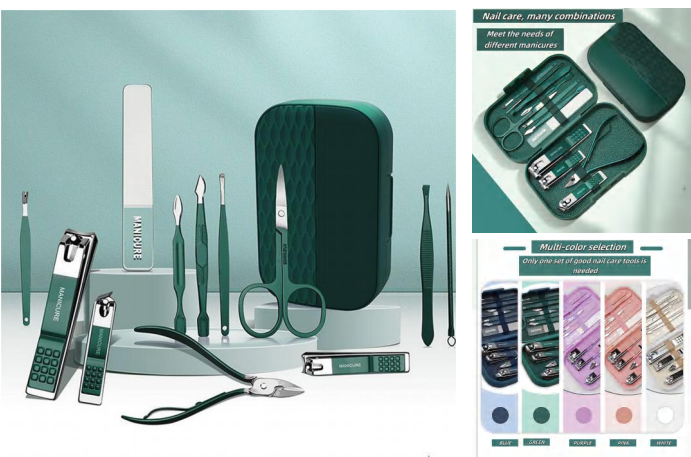

Material: 410 stainless steel + carbon steel + PVC
 Szie: 15.5*12*3CM
 Weight: 295G
 Pack: Polybag
 Carton size: 76SET/CTN 47*33*28CM
 Carton weight: 23.4/22.4KGS

BS1473G

30 Pcs Manicure Set

Material: 410 stainless steel + carbon steel + PVC
 Szie: 17*10.8*2.5CM
 Weight: 294G
 Pack: Polybag
 Carton size: 70SET/CTN 47*33*25CM
 Carton weight: 21.5/20.5KGS

BS1474G

30 Pcs Manicure Set

Material: 410 stainless steel + carbon steel + PVC
 Szie: 17*10.8*2.5CM
 Weight: 294G
 Pack: Polybag
 Carton size: 70SET/CTN 47*33*26CM
 Carton weight: 21.5/20.5KGS

BS1475G

Manicure Set Nail Clippers Kit