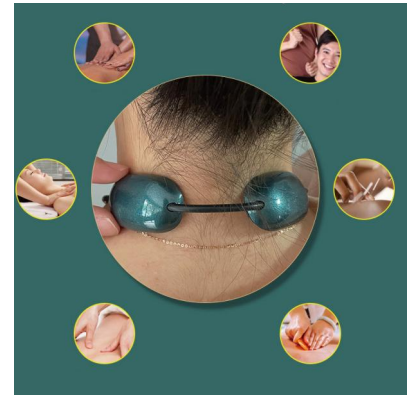

BS1502G

Neck Massager

Material: 304 S/S + ABS
Size: 7.5*4.5*2CM
Weight: Comb: 61G
Pack: Color Box
Carton Size: 120PCS/63.5*34*54.5CM
Carton G.W./N.W.: 9/8KGS