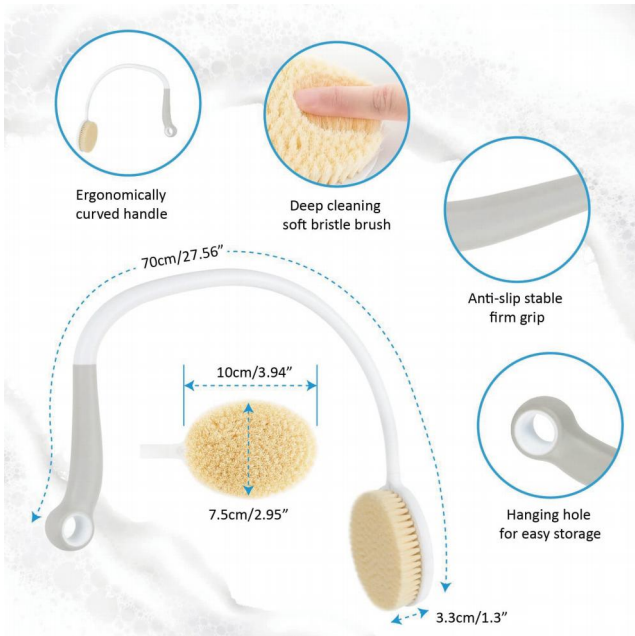

BS0960G

Shower Brush with U-Shaped for Cleaning

Material: PP+ABS
Size: 36*9CM
Weight: 228G
Pack: Hanging Tag
Carton Size: 50PCS/60*38*32CM
Carton G.W./N.W.: 12.5/11.5KGS