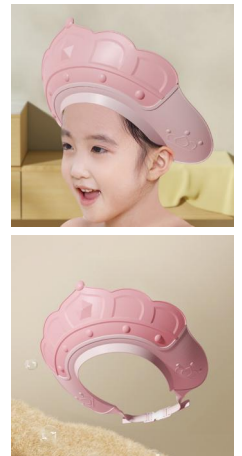

BS1240G

Shower Cap Shield for Kids

Material: EVA
Size: 24*23*4CM
Weight: 75G
Pack: Polybag
Carton size: 100PCS/CTN 36*26*45CM
Carton G.W./N.W.: 8.5/7.5KGS

BS1241G

Shower Cap Shield for Kids

Material: EVA
Size: 24*23*4CM
Weight: 68G
Pack: Polybag
Carton size: 100PCS/CTN 36*26*45CM
Carton G.W./N.W.: 8.8/7.8KGS