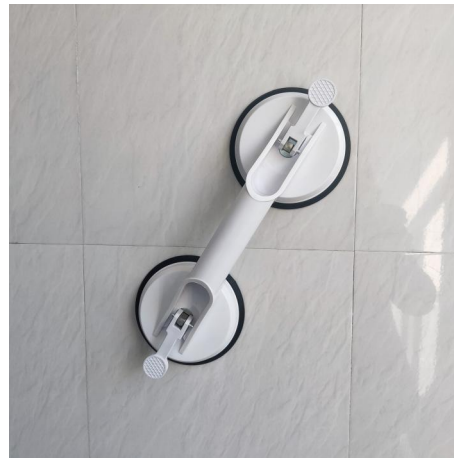

Shower Grab Bar S/M/L

Material: ABS
Size: S:30*5.5*7cm / M:40*5.5*7cm / L:50*5.5*7cm
Weight: S:400g / M:450g / L:550g
Pack: Color Box
Carton: S:40pcs/43*41*28cm 17.5/16kgs
M:30pcs/32*41*38cm 15/13.5kgs
L: 30pcs/32*41*48cm 18/16.5kgs

BS1271G

Bathroom suction handle

Material: ABS+Rubber Suction Cup
Size: 32.5*12CM
Weight: 550G
Pack: Polybag
Carton size: 24PCS 56x42x32.5CM
Carton G.W./N.W.: 15/14KGS