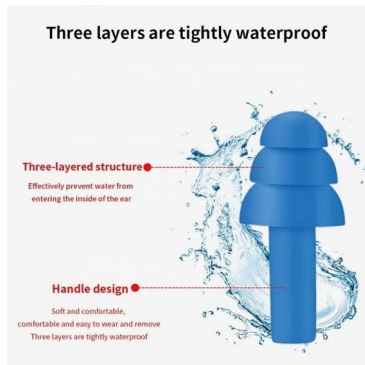

BS0876G

Ear Plugs

Material: TPR
Size: 1.3*3cm
Weight: 1.8g
Pack: opp bag
Carton Size: 3000set/64*42*27cm
Carton G.W./N.W.: 7/5.4kgs

BS0877G

Corded Ear Plugs

Material: TPR
Size: 1.3*3cm
Weight: 3.1g
Pack: opp bag
Carton Size: 3000set/64*42*27cm
Carton G.W./N.W.: 10.6/9.3kgs