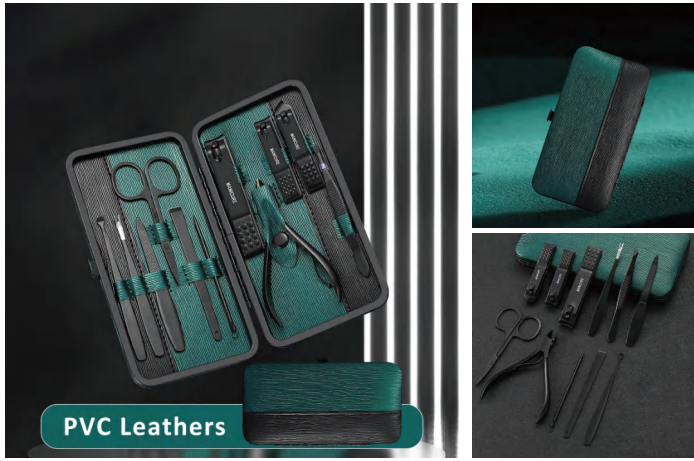

PVC Leathers

BS1477G

Manicure Set Nail Clippers Kit

Material: 410 stainless steel + carbon steel
Szie: 15.8*8.5*1.5CM
Weight: 215G
Pack: Polybag
Carton size: 100SET/CTN 47.5*33*25CM
Carton weight: 22.5/21.5KGS