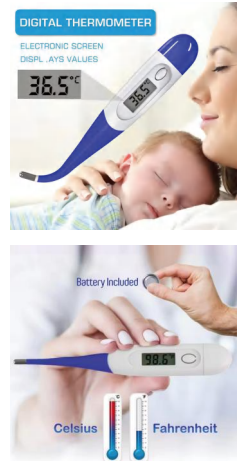

Electronic Thermometers

BS0870G

Digital Thermometer

Material: ABS+Metal+Gel+Electronic Components
Size: 12.3*1.9*1cm
Weight: 9.3g
Pack: Color Box
Carton Size: 500pcs/48*31.5*29.5cm
Carton G.W./N.W.: 9.5/4.7kgs