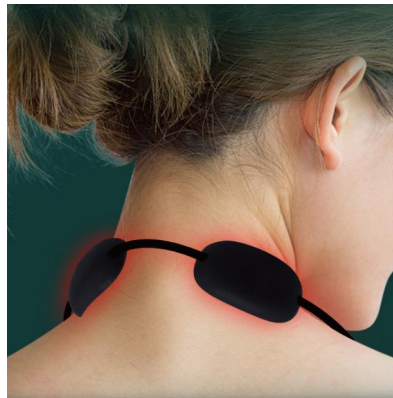

BS1502G

Neck Massager

Material: 304 S/S + ABS
Size: 7.5*4.5*2CM
Weight: Comb: 61G
Pack: Color Box
Carton Size: 120PCS/63.5*34*54.5CM
Carton G.W./N.W.: 9/8KGS