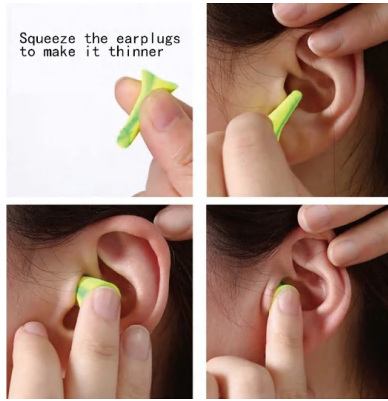

BS0878G
Moulded Ear Plugs

Material: Sponges
Size: 1.8*1.1*3cm
Weight: 1g
Pack: opp bag
Carton Size: 3000set/64*42*27cm
Carton G.W./N.W.: 4/2.7kgs