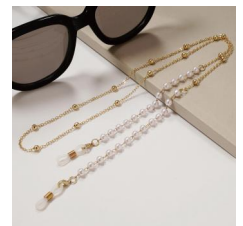

BS1112G-S/L

Glasses anti-slip rope strap

Material: 304 Steel Wire + Silicone
 Size: 175MM-245MM / 228MM-350MM
 Pack: Polybag
 Carton size: 100pcs/Bag 30*40*50CM
 Carton G.W./N.W.: 12.4/11.4KGS

BS1113G

Beautiful glasses chain