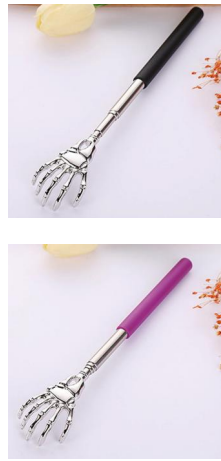

Bear Claws Metal Back Scratcher

Material: Zinc alloy+PVC+201 stainless steel
 Size: 4*21.8-58CM
 Weight: 32G
 Pack: Polybag
 Carton size: 300PCS/CTN 40*30*25CM
 Carton G.W./N.W.: 10.6/9.6KGS

BS0190G

Skull Hands Metal Back Scratcher