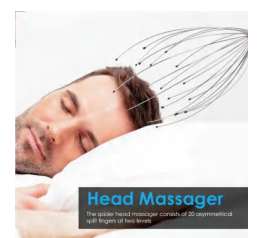

BS0809G

Neck Massager Roller

Material: PP+TPR
 Size: 17.5x35x5cm
 Weight: 258g
 Pack: Color Box
 Carton size: 60PCS/53x45x34CM
 Carton G.W./N.W.: 16.5/15.5kgs

BS0810G

Head Massager 12 Claws

Material: PP + Steel ball
 Size: 14x17cm
 Weight: 118g
 Pack: Color Box
 Carton size: 168PCS/63x49x45CM
 Carton G.W./N.W.: 20.8/19.8kgs