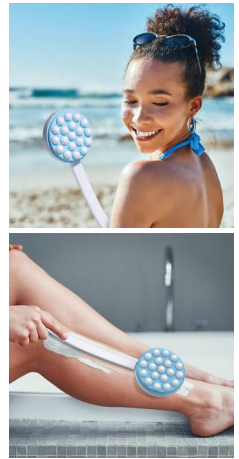

BS1248G

Back Creamer

Material: PP+PS
Size: 43*9.2*3CM
Weight: 150G
Pack: Polybag
Carton size: 50PCS/CTN50*55*45CM
Carton G.W./N.W.: 12/11KGS