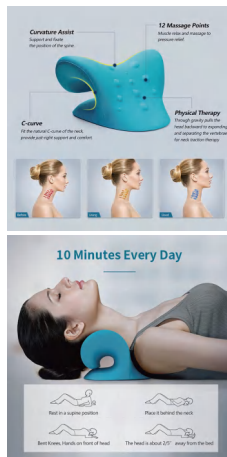

BS1129G

Neck and Shoulder Relaxer

Material: EVA
Size: 22*16*11CM
Weight: 200G
Pack: Polybag
Carton size: 50PCS/CTN 53*40.5*60CM
Carton G.W./N.W.: 11.5/10.5KGS