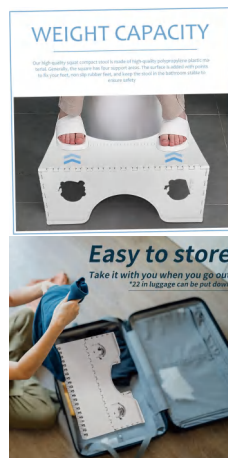

BS1279G

Folding Toilet Stool

Material: Wood

Size: 43*28*18CM

Weight: 2100G

Pack: Polybag

Carton size: 8PCS/CTN 45*31*30CM

Carton G.W./N.W.: 17.8/16.8KGS