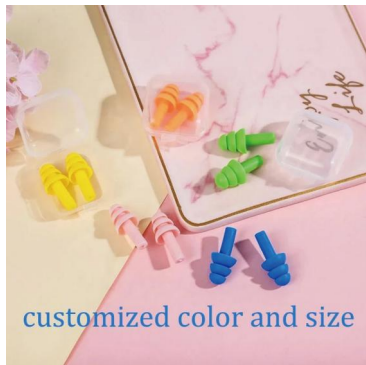

BS0876G

Ear Plugs

Material: TPR
Size: 1.3*3cm
Weight: 1.8g
Pack: opp bag
Carton Size: 3000set/64*42*27cm
Carton G.W./N.W.: 7/5.4kgs

BS0877G

Corded Ear Plugs

Material: TPR
Size: 1.3*3cm
Weight: 3.1g
Pack: opp bag
Carton Size: 3000set/64*42*27cm
Carton G.W./N.W.: 10.6/9.3kgs