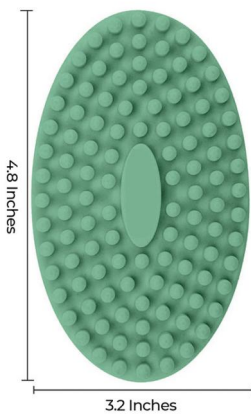

BS1265G

Long Handle Comb

Material: Plastic
 Size: 37.5CM
 Weight: 93.5G
 Pack: Polybag
 Carton size: 40PCS/CTN 41X26X21CM
 Carton G.W./N.W.: 5/4KGS

BS0137G

Filtered Shower Head

Material: PC+Stainless
 Size: 70*210*20MM
 Weight: 210G
 Pack: Polybag
 Carton size: 50PCS/45x36x21CM
 Carton G.W./N.W.: 11.5/10.5KGS

BS1270G

Suction Cup Shower Head Holder

Material: ABS+Rubber Suction Cup
 Size: 24*12CM
 Weight: 400G
 Pack: Polybag
 Carton size: 48PCS/CTN 43.5x38x51CM
 Carton G.W./N.W.: 18/17KGS

BS0867G

Automatic Foaming Soap Dispenser

Material: ABS
 Size: 10.6*7.5*18.8cm 350ml
 Weight: 311g
 Pack: Color Box
 Carton Size: 50pcs/53.5*41*43.5cm
 Carton G.W./N.W.: 18/15.6kgs

BS0868G

Automatic Foaming Soap Dispenser

Material: ABS
 Size: 9.9*7.2*19.2cm 320ml
 Weight: 270g
 Pack: Color Box
 Carton Size: 40pcs/44.3*42.2*42.5cm
 Carton G.W./N.W.: 14/10.8kgs

BS1298G

Bathtub Cushion

Material: Sponge + polyester mesh
 Size: 42x44x7CM
 Weight: 350G
 Pack: Polybag
 Carton size: 30PCS/CTN 60*38*60CM
 Carton G.W./N.W.: 11/10KGS

BS1490G

Exfoliating Silicone Body Scrubber