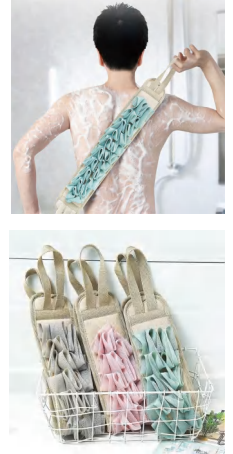

BS1093G Back Scrubber

Material: Polyester+PE
Size: 9*58CM
Weight: 78G
Pack: Polybag
Carton size: 300PCS/CTN 60*50*60CM
Carton G.W./N.W.: 24.4/23.4KGS