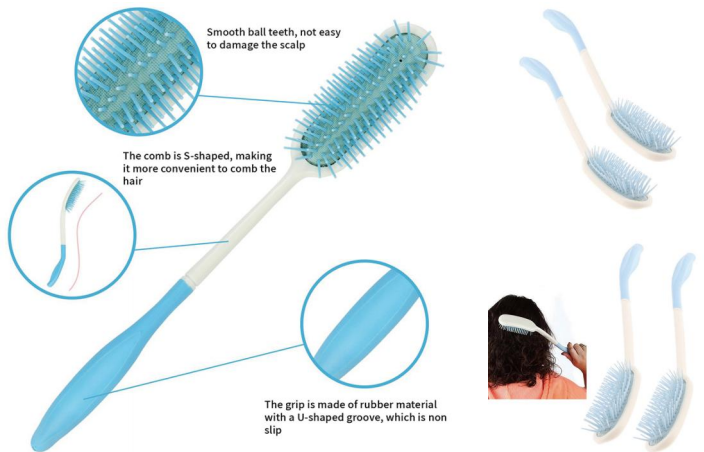

BS1265G

Long Handle Comb

Material: Plastic
Size: 37.5CM
Weight: 93.5G
Pack: Polybag
Carton size: 40PCS/CTN 41X26X21CM
Carton G.W./N.W.: 5/4KGS