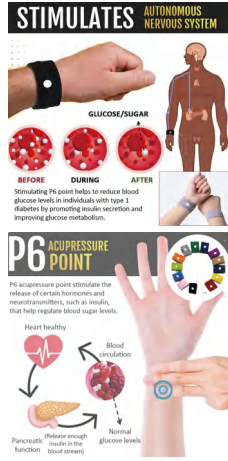

BS0453G

Anti-Nausea Acupressure Wristband

Material: PP
Size: 5*3.5CM
Weight: 4G
Pack: Polybag
Carton size: 2000PCS/55*47*35CM
Carton G.W./N.W.: 17/15.5KGS

BS1273G

Disposable Vomit Bag

Material: PE
Size: 40*16.5CM
Weight: 30G
Pack: Polybag
Carton size: 500PCS/CTN 55*40*30CM
Carton G.W./N.W.: 16/15KGS

BS0964G

Men's and Women's Sun Protection Arm Sleeves

Material: 90% Nylon + 10% Spandex
Size: 37X10X8(+2)CM
Weight: 33G
Pack: Color Box
Carton Size: 200PCS/57X22X25CM
Carton G.W./N.W.: 8/7.5KGS

BS0965G

Non-slip Ice Silk Thumb Hole Arm Sleeves

Material: 90% Nylon + 10% Spandex
Size: 37X10X8(+2)CM
Weight: 33G
Pack: Color Box
Carton Size: 200PCS/57X22X25CM
Carton G.W./N.W.: 8/7.5KGS

BS0966G

Cooling neck gaiter summer face cover scarf

Material: Polyester
Size: 24X45(+2)CM
Weight: 39G
Pack: Color Box
Carton Size: 200PCS/57X22X25CM
Carton G.W./N.W.: 9.5/9KGS

BS1132G

Disposable Paper Soap

Material: PP
Size: Box: 7*4.6cm
Soap paper: 5.7*3.6cm
Weight: 10G
Pack: Polybag
Carton size: 400PCS/36*28*34CM
Carton G.W./N.W.: 6.1/5.1KGS