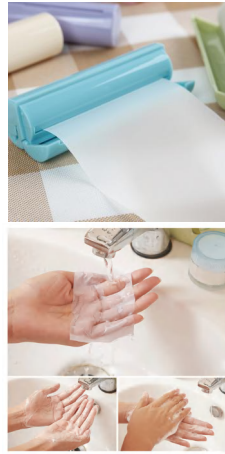

BS1133G
Disposable Paper Soap

Material: ABS+Soap Paper
Size: Shell: 9*2.3CM
Soap paper: one roll 1.2*0.7M
Weight: 30G
Pack: Polybag
Carton size: 400PCS/36*28*34CM
Carton G.W./N.W.: 10.3/9.5KGS