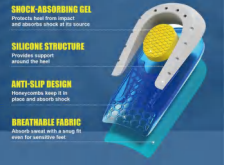

No matter how you move it it won't shift

SOFT & COMFORTABLE

BS1465G
Height Increase Insoles

Material: EVA+Mesh+Osler
Szie: 1.5CM: 11*6.2*1.5CM 58g
2.5CM: 11.3*6.2*2.5CM 99g
3.5CM: 12.5*6.2*3.5CM 144g
Pack: Polybag
Carton Size: 1.5CM: 400SET/CTN 58*28*31CM
2.5CM: 240SET/CTN 58*28*31CM
3.5CM: 160SET/CTN 58*28*31CM