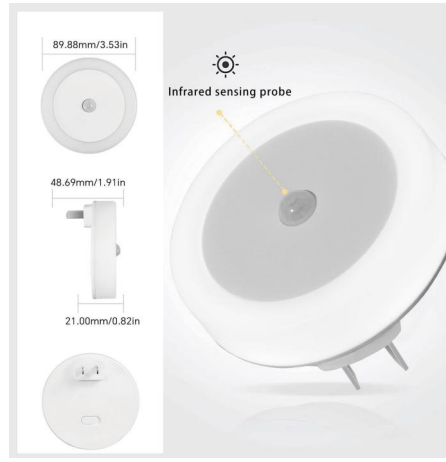

BS1495G

LED Night Lights Plug into Wall

Material: ABS+PC
Size: 9.5*6.3CM
Weight: 60G
Pack: Polybag
Carton size: 60PCS/CTN 42*32*32CM
Carton weight: 5.8/4.8KGS