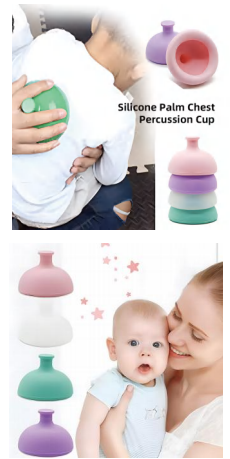

BS1143G

Disposable Face Mask Kids

Material: 25gsm Nonwoven Fabric
Size: 14.5*9.5CM
Weight: 3G
Pack: 50PCS/Bag + White Box Packaging
Carton size: 2000PCS/CTN 52*38*30CM
Carton G.W./N.W.: 7.2/6KGS

Food grade silicone

Safe and reliable,
enter with confidence

Easy to Grip

BS1070G

Silicone Baby Teething Brush

Material: Silicone
Size: 9*3.1CM
Weight: 15G
Pack: Polybag
Carton size: 200PCS/48*36*36CM
Carton G.W./N.W.: 4/3KGS

BS0972G

Silicone Palm Chest Percussion Cup

Material: Silica Gel
Size: 75*60mm
Weight: 35G
Pack: Color Box
Carton Size: 150/PCS50*30*30CM
Carton G.W./N.W.: 8/7KG

BS1071G

Silicone Baby Teething Brush

Material: Silicone
Size: 2.5*5.2CM
Weight: 4G
Pack: Polybag
Carton size: 500PCS/35*32*33CM
Carton G.W./N.W.: 3/2KGS

BS0854G

Denture Brush

Material: PP+TPR+Nylon
Size: 16x5.5x2.2cm
Weight: 33g
Pack: Color Box
Carton size: 500pcs/64x51x49cm
Carton G.W./N.W.: 25/24kgs