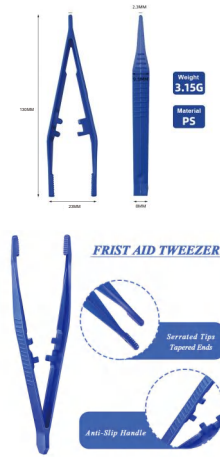

BS0904G

First Aid Plastic weezers
Disposable Forceps for Medical

Material: PP
Size: 13*2.3cm
Weight: 4.5g
Pack: Color Box
Carton Size: 3000pcs/65*45*55cm
Carton G.W./N.W.: 15.8/14.8kgs

BS0930G

Pillow Pad Tablet Stand