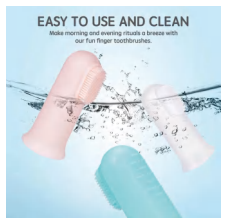

BS0972G

Silicone Palm Chest Percussion Cup

Material: Silica Gel
Size: 75*60mm
Weight: 35G
Pack: Color Box
Carton Size: 150/PCS50*30*30CM
Carton G.W./N.W.: 8/7KG

BS1071G

Silicone Baby Teething Brush

Material: Silicone
Size: 2.5*5.2CM
Weight: 4G
Pack: Polybag
Carton size: 500PCS/35*32*33CM
Carton G.W./N.W.: 3/2KGS