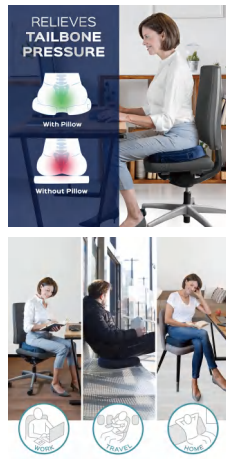

BS0942J

Gel Seat Cushion

Material: TPE
 Size: 37x33x7cm
 Weight: 1300g
 Pack: Color Box
 Carton size: 6PCS/45x38x35CM
 Carton G.W./N.W.: 8.8/7.8kgs

BS0941J

Gel Pillow

Material: TPE
 Size: 26x17x9cm
 Weight: 590g
 Pack: Color Box
 Carton size: 20PCS/60x45x20CM
 Carton G.W./N.W.: 12.8/11.8kgs