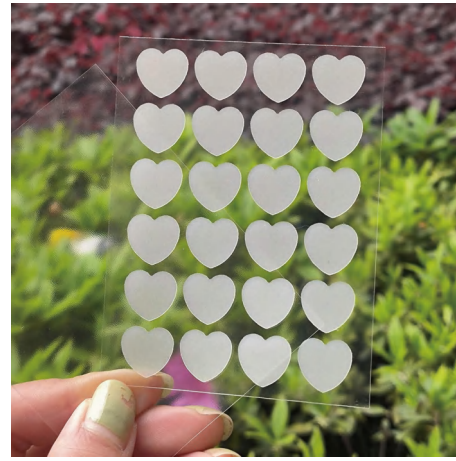

BS1107G-24P

24 Counts Acne Patch

Material: Hydrocolloid
Size: 13mm-24, 9*13CM
Thicknesses: 0.25MM
Pack: Polybag
Carton size: 1000PCS/15*20*35CM
Carton G.W./N.W.: 5/4KGS