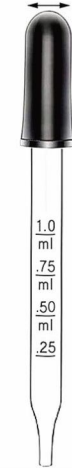

0.47inch

4.01inch

BS0719R
Glass Dropper)

Material: Sillcone + Glass
Size: 7x77mm / 1 (ml)

0.47inch

4.01inch

0.47inch

4.01inch

BS0725R
Glass Dropper)

Material: Sillcone + Glass
Size: 7x77mm / 1 (ml)

0.47inch

4.01inch

0.47inch

4.01inch

BS2157R
Glass Dropper)

Material: Sillcone + Glass
Size: 7x77mm / 1 (ml)

0.47inch

4.01inch