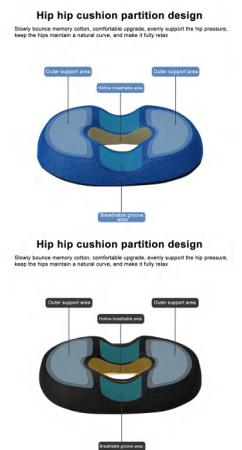

BS1258G

Gel Cushion Square

Material: TPE
 Size: 36*28*4CM
 Weight: 680G
 Pack: Polybag
 Carton size: 24PCS/CTN 59.5*38*51CM
 Carton G.W./N.W.: 17.3/16.3KGS

BS1259G

Gel Cushion Round

Material: TPE
 Size: 30*30*3CM
 Weight: 390G
 Pack: Polybag
 Carton size: 24PCS/CTN 63.5*32*40CM
 Carton G.W./N.W.: 10.3/9.3KGS