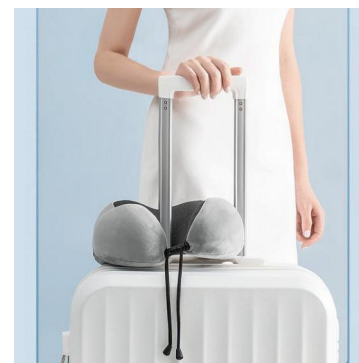

BS0886G

Portable Folding Toilet with Lid

Material: ABS
 Size: 33*28*30cm
 Weight: 1400g
 Pack: Color Box
 Carton Size: 6pcs/39.5*30.5*52cm
 Carton G.W./N.W.: 9.4/8.4kgs

BS0932J

Memory Foam Neck Pillow

Material: Memory foam + Polyester
 Size: 72x10cm
 Weight: 560g
 Pack: Color Box
 Carton size: 16PCS/73x42x42CM
 Carton G.W./N.W.: 10/9kgs