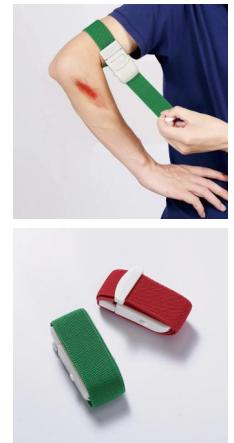

BS0916G

Tubular Bandage

Material: cotton & spandex
Size: E (9cm x 10m)
F (10cm x 10m)
Pack: color box
Carton: 20pcs/50x34x34cm
Carton G.W./N.W.: 15/14kgs

BS0828G

Tourniquet Elastic Band

Material: PP + Polyester
Size: 2.5x45cm
Weight: 23g
Pack: Color Box
Carton size: 500PCS/44*32*31CM
Carton G.W./N.W.: 12.2/11.5kgs