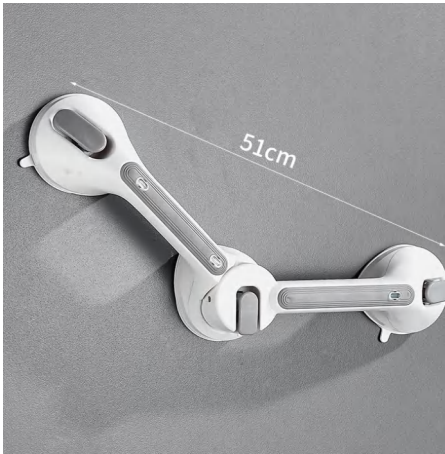

BS1272S/M/L

Bathroom suction handle

Material: ABS+PVC+TPR+S/S
Size: S-30cmx9.5cmx8.7cm
M-40cmx9.5cmx8.7cm
L-51cmx9.5cmx8.7cm
Weight: 550G
Pack: Polybag

BS0422R

Bathtub Safety Rail

Material: Tube/ Steel with painting lock button/PE
Size:19x15x49cm
Weight: 3.3kgs
Pack: Colour box
Carton: 2pcs/34x21.5x53.5cm
Carton G.W./N.W.: 8/7kgs