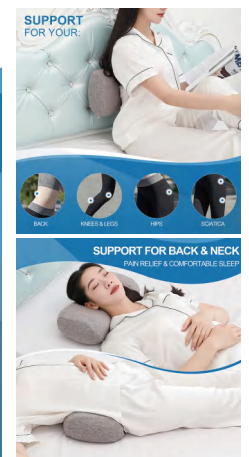

BS1405G

Memory Foam Pillow

Material: Cotton + Memory Foam
Size: 55*34CM
Weight: 500G
Pack: Polybag
Carton size: 10PCS/57*36*52CM
Carton G.W./N.W.: 6/5KGS

BS1406G

Memory Foam Pillow

Material: Cotton + Memory Foam
Size: 55*34CM
Weight: 500G
Pack: Polybag
Carton size: 10PCS/57*36*52CM
Carton G.W./N.W.: 6/5KGS