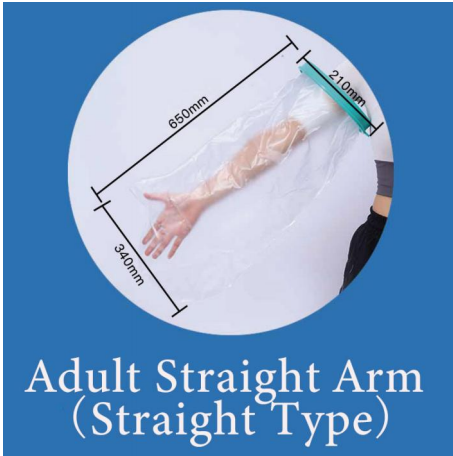

Adult Straight Arm (Straight Type)

BS0921G

Waterproof Wound Cover Protector

Material: PP+PVC+Silicone
 Size: 340*650mm
 Weight: 265g
 Pack: Color Box
 Carton Size: 60pcs/67*34*45cm
 Carton G.W./N.W.: 16.9/15.9kgs