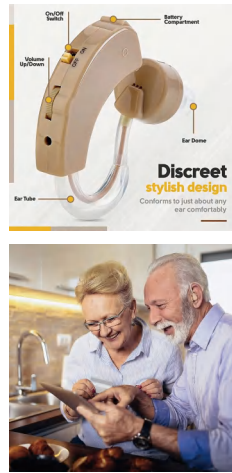

BS0865G

Personal Sound Amplifier

Material: ABS+Silica
Size: 5.6*5.2*1cm
Weight: 25g
Pack: Color Box
Carton Size: 150pcs/51*38*28cm
Carton G.W./N.W.: 10/3.8kgs

BS0866G

Personal Sound Amplifier

Material: ABS+Silica
Size: 3.8x2.3x6.5cm
Weight: 23g
Pack: Color Box
Carton Size: 100pcs/49.5*26.5*35cm
Carton G.W./N.W.: 6/2.3kgs

BS0757G

Dressing Stick Aid

Material: ABS+EVA
Size: 62x13x3cm
Weight: 130g
Pack: Polybag
Carton size: 50pcs/64*37*31cm
Carton G.W./N.W.: 7.5/6.5kgs

BS0824G

Dressing Stick 28"

Material: Birch+Iron
Size: 69x9.2x2CM
Weight: 119g
Pack: PE bag
Carton size: 50PCS/70.5x23x28CM
Carton G.W./N.W.: 7/6kgs

BS0826G

2 in 1 Shoe Horn with Sock aid

Material: ABS+Iron
Size: 76.5x15.5x9.1CM
Weight: 195g
Pack: Polybag
Carton size: 20PCS/78x62x48CM
Carton G.W./N.W.: 4.5/3.9kgs