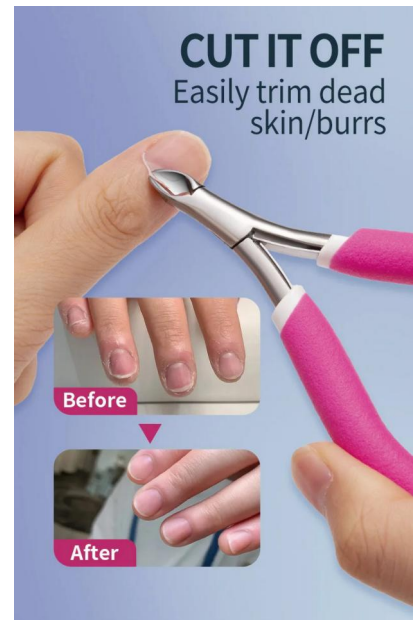

CUT IT OFF
Easily trim dead
skin/burrs

Before

After