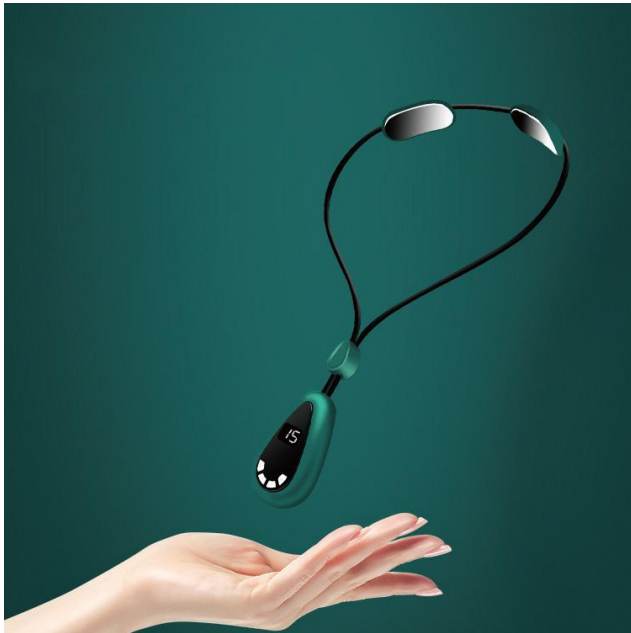

BS1502G

Neck Massager

Material: 304 S/S + ABS
Size: 7.5*4.5*2CM
Weight: Comb: 61G
Pack: Color Box
Carton Size: 120PCS/63.5*34*54.5CM
Carton G.W./N.W.: 9/8KGS