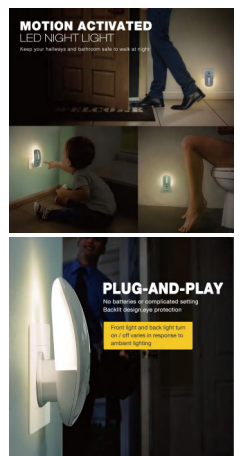

BS1497G

LED Night Lights Plug into Wall

Material: PC
Size: 5.5*5.5*11.4CM
Weight: 48G
Pack: Polybag
Carton size: 100PCS/CTN 45*34*34CM
Carton weight: 7/6.8KGS