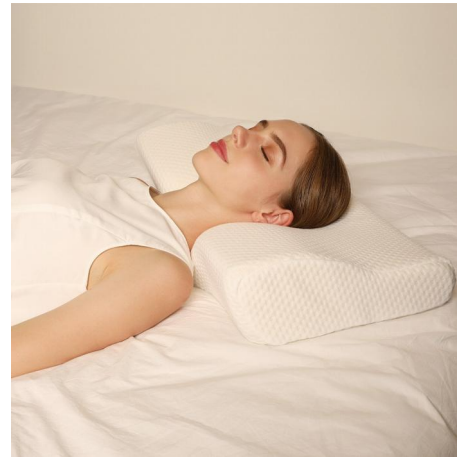

BS1408G

Memory Foam Pillow

Material: Short Plush + Memory Foam
Size: 38*38*13CM
Weight: 370G
Pack: Polybag
Carton size: 10PCS/47*42*62CM
Carton G.W./N.W.: 4.7/3.7KGS

BS1402G

Memory Foam Pillow

Material:
Polyester Cotton+Memory Cotton+Inner Inch Cotton
Size: 60*40CM
Pack: Polybag
Carton size: 10PCS/62*42*72CM