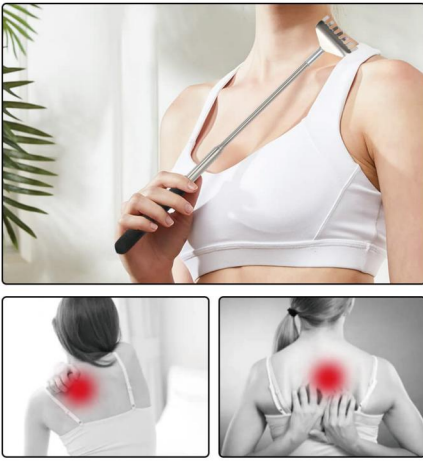

BS0169G

Portable Extendable Back Scratcher

Material: PVC+201 stainless steel
Size: 4.5*20-67.5CM
Weight: 38G
Pack: Polybag
Carton size: 400PCS/CTN 46*23*26CM
Carton G.W./N.W.: 16.2/15.2KGS

BS0192G

Rake Metal Back Scratcher

Material: Zinc alloy+PVC+201 stainless steel
Size: 4.2*21-58CM
Weight: 39G
Pack: Polybag
Carton size: 300PCS/CTN 40*30*28CM
Carton G.W./N.W.: 11.8/10.8KGS

BS0188G

Bear Claws Metal Back Scratcher

Material: Zinc alloy+PVC+201 stainless steel
Size: 3.9*21-58CM
Weight: 36.5G
Pack: Polybag
Carton size: 300PCS/CTN 40*30*25CM
Carton G.W./N.W.: 12/11KGS

BS0188G-B

Bear Claws Metal Back Scratcher

Material: Zinc alloy+PVC+201 stainless steel
Size: 3.9*21.5-58CM
Weight: 34G
Pack: Polybag
Carton size: 300PCS/CTN 40*30*25CM
Carton G.W./N.W.: 11.2/10.2KGS

Small and easy to carry

BS0188G-C

Bear Claws Metal Back Scratcher

Material: Zinc alloy+PVC+201 stainless steel
Size: 3.9*21-57.5CM
Weight: 36.5G
Pack: Polybag
Carton size: 300PCS/CTN 40*30*25CM
Carton G.W./N.W.: 9/8KGS

BS0189G

Bear Claws Metal Back Scratcher

Material: Zinc alloy+PVC+201 stainless steel
Size: 4*21.8-58CM
Weight: 32G
Pack: Polybag
Carton size: 300PCS/CTN 40*30*25CM
Carton G.W./N.W.: 10.6/9.6KGS