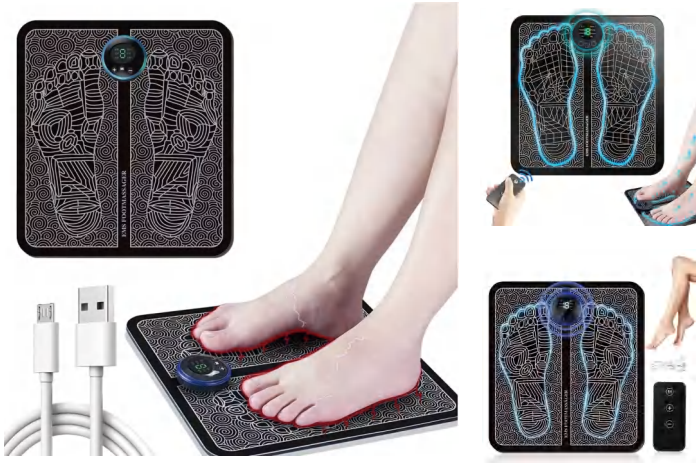

Material: PP
 Size: 35.5*26.5*14CM
 Weight: 550G
 Pack: Polybag
 Carton size: 20PCS/CTN 74.5*17.5*28CM
 Carton weight: 12/11KGS

MASSAGE SURFACE
 RELIEVE FATIGUE

BS1026G

Ergonomic Foot Rest

Material: HIPS
 Size: 46x35x11CM
 Weight: 2050G
 Pack: Polybag
 Carton size: 5PCS/CTN 56.5*37*47.5CM
 Carton G.W./N.W.: 12.5/10.3KGS