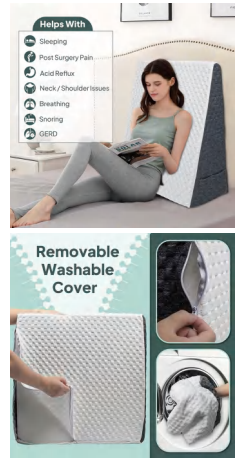

BS1226J

Wedge Pillow

Material: Memory foam + knitted cotton
Size: 61*61*30.5CM
Weight: 1800G
Pack: Polybag
Carton size: 1PCS/CTN 20*20*44CM
Carton G.W./N.W.: 2.5/1.8KGS