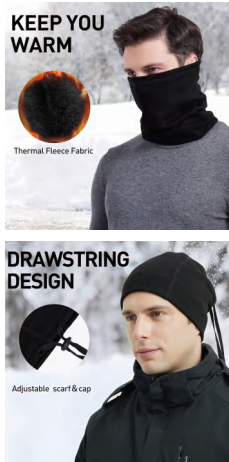

Keep Meds Fresh

Maintain the stability, activity and potency of your meds for safer use.

BS0433G

Portable Cooler Bag

Material: Polyester
 Size: 20.5*10*4.5CM
 Weight: 350G
 Pack: Polybag
 Carton size: 40PCS/45*45*30CM
 Carton G.W./N.W.: 15/14KGS