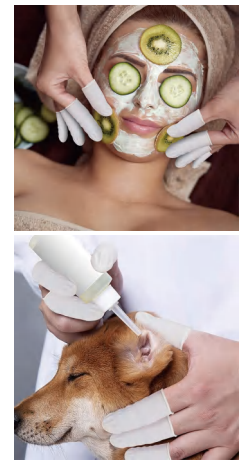

BS0904G

First Aid Plastic weezers
Disposable Forceps for Medical

Material: PP
Size: 13*2.3cm
Weight: 4.5g
Pack: Color Box
Carton Size: 3000pcs/65*45*55cm
Carton G.W./N.W.: 15.8/14.8kgs

BS0930G

Pillow Pad Tablet Stand

Material: Emulsion
Weight: 67.6G
Pack: Polybag
Carton size: 100PCS/57*25*30.5CM
Carton G.W./N.W.: 7.3/6.3KGS