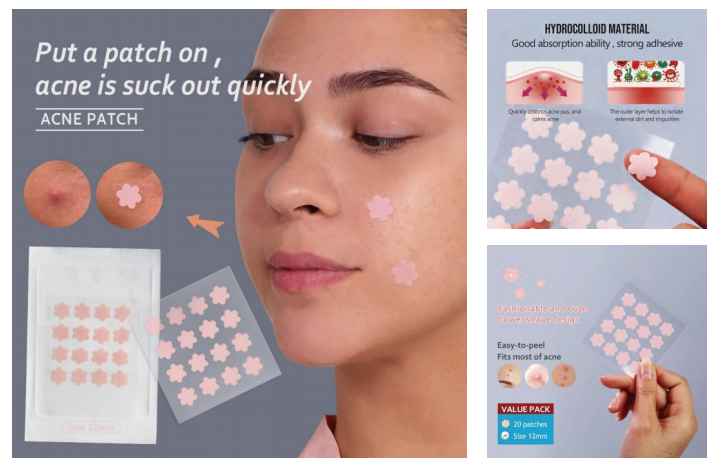

BS1107G-12P

12 Counts Acne Patch

Material: Hydrocolloid
 Size: 13mm-12, 7*10CM
 Thicknesses: 0.25MM
 Pack: Polybag
 Carton size: 1000PCS/15*20*35CM
 Carton G.W./N.W.: 4/3KGS

BS1107G-16P

16Counts Acne Patch