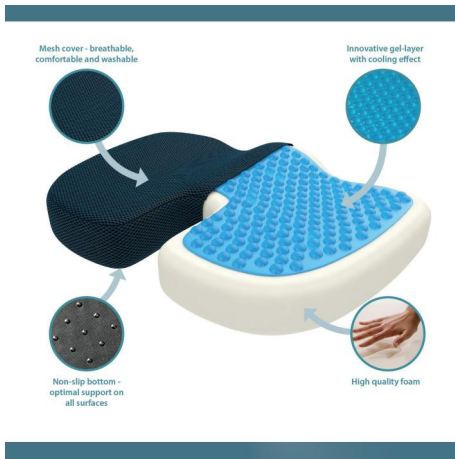

BS0942J

Gel Seat Cushion

Material: TPE
 Size: 37x33x7cm
 Weight: 1300g
 Pack: Color Box
 Carton size: 6PCS/45x38x35CM
 Carton G.W./N.W.: 8.8/7.8kgs

BS0941J

Gel Pillow

Material: TPE
 Size: 26x17x9cm
 Weight: 590g
 Pack: Color Box
 Carton size: 20PCS/60x45x20CM
 Carton G.W./N.W.: 12.8/11.8kgs