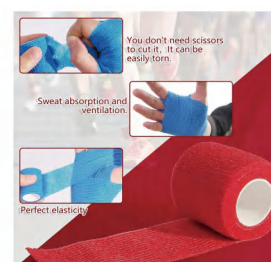

BS1414G

Kinesiology Tape

Material: Cotton & spandex & glue
 Size: 5*5CM
 Pack: Polybag
 Carton size: 100PCS/38x31x28CM

KINETIO TAPE

BS0534G

KINETIO TAPE

Material: cotton & spandex
 Size: 2"x5m
 Pack: shrink
 Carton: 100pcs/38.5x34.5x31cm
 Carton G.W./N.W.: 11/10kgs