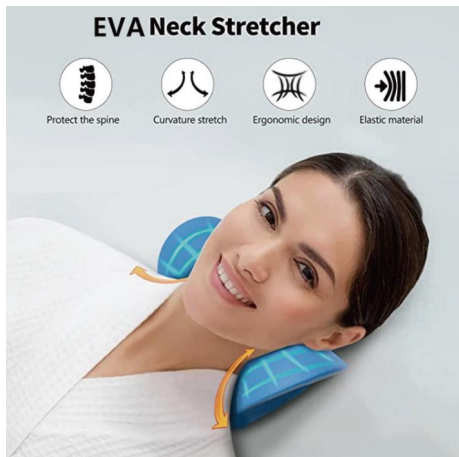

BS1124G

Neck and Shoulder Relaxer

Material: EVA
 Size: 23*20*13CM
 Weight: 247G
 Pack: Polybag
 Carton size: 8PCS/CTN 54*44*26CM
 Carton G.W./N.W.: 3.2/2.8KGS

Instructions for use

- Rest in a flat supine position
- Place at the back of the neck near the shoulders
- Place at the back of the neck near the shoulders
- Turn the head and neck, bend the neck point repeatedly