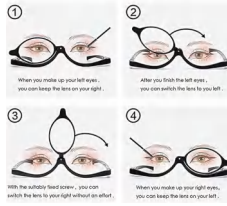

STEP DISPLAY

BS1454G

Makeup Reader

Material: PC+acrylic lens
Size: 14.8*14.5*5.1CM
Weight: 23G
Pack: Polybag
Carton size: 300PCS/CTN 78*27*37CM
Carton G.W./N.W.: 10/9KGS