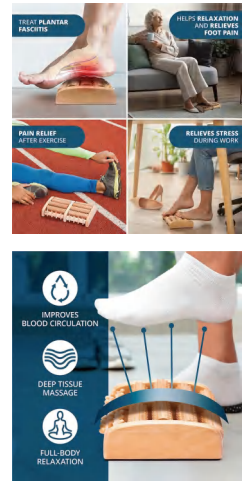

BS0742G

Foot Massager

Material: Beech
Size: 27*20*5.3cm
Weight: 520g
Pack: Color Box
Carton size: 20pcs/61x42x36cm
Carton G.W./N.W.: 16.5/15.5kgs