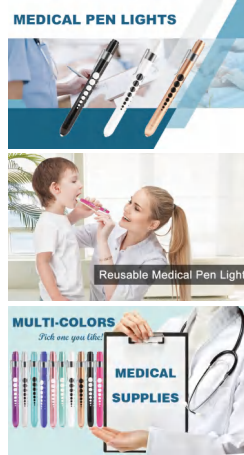

BS1025G

Bandage Scissor

Material: 2cr13 stainless steel + PP
Size: 7.5"
Weight: 60G
Pack: Polybag
Carton size: 200PCS/55.5*29*22CM
Carton G.W./N.W.: 13/12KGS

BS0829G

First Aid Splint

Material: Sponge + Aluminum
Size: 11x45CM
Weight: 69g
Pack: Color Box
Carton size: 100PCS/59*29*23CM
Carton G.W./N.W.: 7.6/6.9kgs