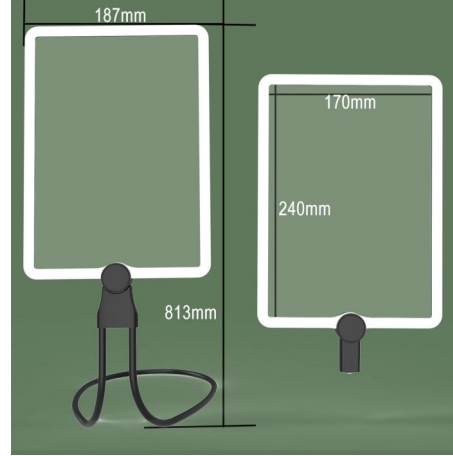

BS0501G
Magnifying Glass
S/M/L

Material: ABS+Glass
Lens Size: 60mm/75mm/90mm
Weight: 60-180g
Pack: Color Box
Carton size:
S: 144pcs/36*34.5*34.5CM
M: 120pcs/41*28*51.5CM
L: 96pcs/45.3*28*49CM

BS0502G
Magnifier with LED

BS1125G
Pocket magnifier with LED

Material: PP + Arcylic + PU case
Size: 10x7x1.1CM
Weight: 40G
Pack: Polybag
Carton size: 300PCS/52x37x16CM
Carton G.W./N.W.: 13/12KGS

BS1411G
Portable Reader

Material: PC+AC
Size: Storage box 14*5CM
Presbyopia glasses 10.5*2.5CM
Weight: 25G
Pack: Polybag
Carton size: 1000PCS/CTN 80*28*43CM
Carton G.W./N.W.: 26/25KGS

BS1412G
Portable Reader

Material: TR90+AC+Memory Titanium
Size: 17.5*9.5*6CM
Weight: 25G
Pack: Polybag
Carton size: 1000PCS/CTN 80*28*43CM
Carton G.W./N.W.: 26/25KGS

BS1282G

Hands Free Magnifying Glass

Material: Acrylic+Silicone+Wire
 Size: Lens diameter 110MM
 Magnification: 2X
 Weight: 190G
 Pack: Polybag
 Carton size: 1000PCS/CTN 69.5*41.5*60CM
 Carton G.W./N.W.: 23/22KGS

BS1283G

Hands Free Magnifying Glass with 50LED

Material: Acrylic+Silicone+Wire
 Size: Lens diameter 24*17CM
 Magnification: 2X
 Weight: 360G
 Pack: Polybag
 Carton size: 24PCS/CTN 54*47*38.5CM
 Carton G.W./N.W.: 14.2/8.6KGS