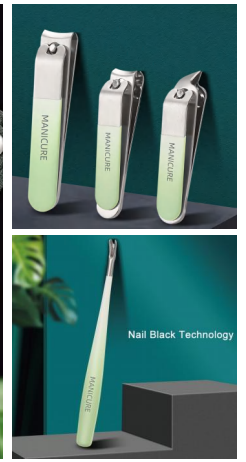

BS1479G

Manicure Set Nail Clippers Kit

Material: 410 stainless steel + PP
Szie: 10*8*2CM
Weight: 127G
Pack: Polybag
Carton size: 125SET/CTN 47.5*33*25CM
Carton weight: 16.8/15.8KGS