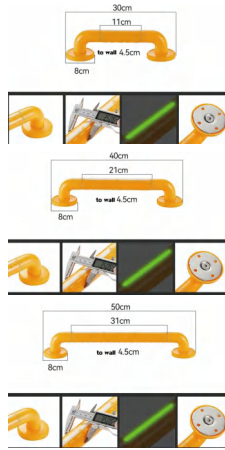

BS0890G
BS0891G
BS0892G

Shower Grab Bar S/M/L

Material: ABS
Size: S:30*5.5*7cm / M:40*5.5*7cm / L:50*5.5*7cm
Weight: S:400g / M:450g / L:550g
Pack: Color Box
Carton: S:40pcs/43*41*28cm 17.5/16kgs
M:30pcs/32*41*38cm 15/13.5kgs
L: 30pcs/32*41*48cm 18/16.5kgs

BS1271G

Bathroom suction handle

Material: ABS+Rubber Suction Cup
Size: 32.5*12CM
Weight: 550G
Pack: Polybag
Carton size: 24PCS 56x42x32.5CM
Carton G.W./N.W.: 15/14KGS

BS1272S/M/L

Bathroom suction handle

Material: ABS+PVC+TPR+S/S
Size: S-30cmx9.5cmx8.7cm
M-40cmx9.5cmx8.7cm
L-51cmx9.5cmx8.7cm
Weight: 550G
Pack: Polybag

BS0422R

Bathtub Safety Rail

Material: Tube/ Steel with painting lock button/PE
Size:19x15x49cm
Weight: 3.3kgs
Pack: Colour box
Carton: 2pcs/34x21.5x53.5cm
Carton G.W./N.W.: 8/7kgs

BS0969G

Bath Step

Material: PP+TPR
Size: 43*33*9cm
Weight: 1300G
Pack: Color Box
Carton Size: 5PCS/54*36*46.5CM
Carton G.W./N.W.: 9/8KGS

BS1452G

2 Step Stool with Handle for Elderly

Material: S/S+PE
Size: 42*9*58CM
Weight: 3500G
Pack: Polybag
Carton size: 1PCS/44*16*57.5CM
Carton G.W./N.W.: 5.9/5KGS