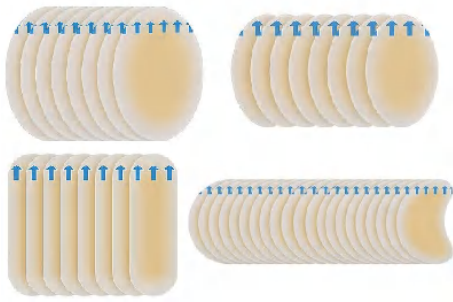

BS1494G
Blister Cushions 22pk

Material: hydrocolloid (chemistry)
Szie: Large oval 6.9*4.4CM 3g
Small Oval 5.2*2.8CM 2g
Crescent 6.2*4.2CM 3g
Long strip 6*2CM 3g
Pack: Polybag
Carton size: 120SET/CTN 46.5*46*54CM

TPU HEEL SUPPORT

Adopts TPU wrap-around support, anti-will foot, no collapse, Relieve foot pain

- Distributes pressure
- Doesn't collapse when stepped on for a long time
- Helps rebound

SILICONE SUCTION CUP

No matter how you move it it won't shift

SOFT & COMFORTABLE

BS1465G
Height Increase Insoles

Material: EVA+Mesh+Osler
Szie: 1.5CM: 11*6.2*1.5CM 58g
2.5CM: 11.3*6.2*2.5CM 99g
3.5CM: 12.5*6.2*3.5CM 144g
Pack: Polybag
Carton Size: 1.5CM: 400SET/CTN 58*28*31CM
2.5CM: 240SET/CTN 58*28*31CM
3.5CM: 160SET/CTN 58*28*31CM

BS1439G
Ankle Ice Pack Wrap for Injuries

Material: PVC+ Gel
Szie: 42*38CM
Weight: 350G
Pack: Polybag
Carton size: 28PCS/42*30*20CM
Carton G.W./N.W.: 10.8/9.8KGS

BS1274G
Non-slip plush socks

Material: Acrylic Fiber
Size: 24*14*4CM
Weight: 160G
Pack: Polybag
Carton size: 50PCS/CTN 55*40*40CM
Carton G.W./N.W.: 9/8KGS

BS1466G
Heightening Wedge Insole Socks Invisible Silicone Height Increase

Material: Polyester
Size: 12*9CM
Weight: 36G
Pack: Polybag
Carton size: 200PCS/CTN 40*30*35CM
Carton G.W./N.W.: 8.2/7.2KGS

BS0719J
Diabetic Socks

Material: Cotton & Spandex
Weight: 16.5g
Pack: opp bag
Carton size: 150pairs/55*45*38cm
Carton G.W./N.W.: 16.5/15.5kgs