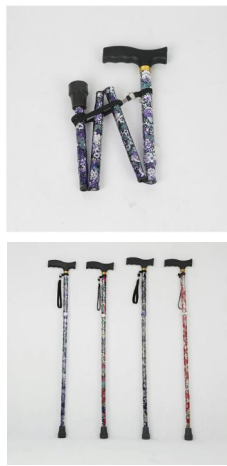

BS0411G

Adjustable Foldable Walking Stick

Material: aluminum
Size: 84-94cm
Weight: 350g
Pack: PVC bag with label
Carton Size: 30pcs/48*31*32.5cm
Carton G.W./N.W.: 12/11kgs

ALL IN ALL
THE BEARING
CAPACITY IS BETTER

BS0322G-F

Adjustable Foldable Walking Stick

Material: aluminum with ABS handle
Size: 82-92cm
Pack: PVC bag with label
Carton: 60pcs/61x31x33cm
Carton G.W./N.W.: 14/13kgs

BS0412G

Walking Stick 4 Feet

Material: PP+Stainless steel+ Aluminum alloy+TPR
Size: 20.3*15.2*65.2-85.5cm
Weight: 550g
Pack: Polybag
Carton size: 30pcs/86*46*51cm
Carton G.W./N.W.: 17.5/16.5kgs