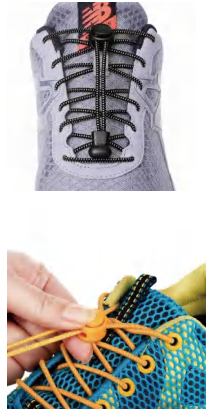

BS0857G

No Tie Elastic Shoelaces

Material: latex+POM
Size: 120cm
Weight: 26g/2pcs/one set
Pack: Color Box
Carton Size: 600set/50*40*30cm
Carton G.W./N.W.: 16.6/15.6kgs

BS1027G

Boot Jack With Soft Lip

Material: PP + TPE
Size: 32x10.5x8.7CM
Weight: 212G
Pack: Polybag
Carton size: 50PCS/57x31x31CM
Carton G.W./N.W.: 111.8/10.8KGS

BS1297G

Foot Assit Stool

Material: PP
Size: 38x16.5x28CM
Weight: 480G
Pack: Polybag
Carton size: 20PCS/CTN 61*39*35CM
Carton G.W./N.W.: 10.5/9.5KGS

BS1447G

Arthritis Gloves

Material: 46% cotton+8% spandex+46% polyester
Size: S M L same price
Weight: S26g M30g L33g
Pack: Polybag
Carton size: S: 300PCS/35*35*35CM 9KGS
M: 300PCS/35*35*35CM 9.2KGS
L: 300PCS/35*35*35CM 9.4KGS

BS0230H

Garden Kneeler and Seat Foldable

Material: Iron + EVA
Size: 58*28*49cm
Weight: 2600g
Pack: Color Box
Carton size: 4PCS/54*28*61CM
Carton G.W./N.W.: 12/10.5kgs