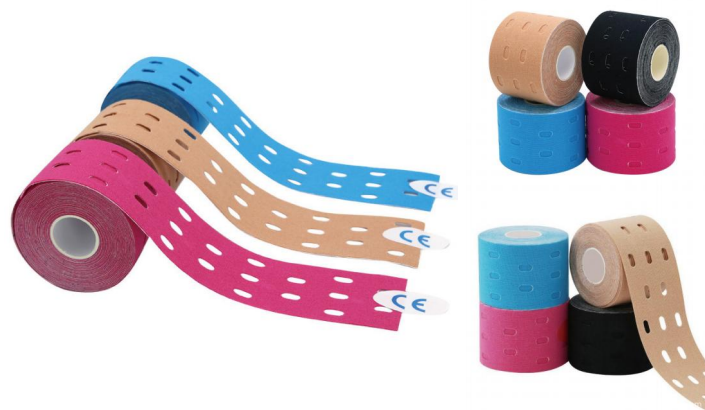

BS1228G

Protective Knee Pads

Material: non woven, EVA, SBR nylon
 Size: 51x24x7cm

BS1033G

Fast Drying Towel

Material: Silicone + Polyester
 Size: 5*9CM (silicon rubber) + 30*90CM (towel)
 Weight: 60G (28g silicone+ 32g towel)
 Pack: Polybag
 Carton size: 300PCS/CTN 50*40*40CM
 Carton G.W./N.W.: 20/18.5KGS