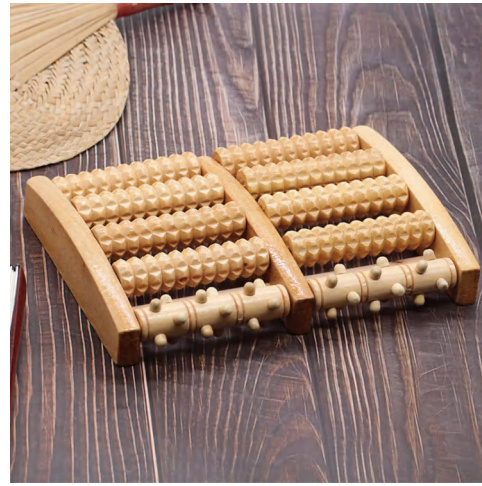

BS0742G

Foot Massager

Material: Beech
Size: 27*20*5.3cm
Weight: 520g
Pack: Color Box
Carton size: 20pcs/61x42x36cm
Carton G.W./N.W.: 16.5/15.5kgs