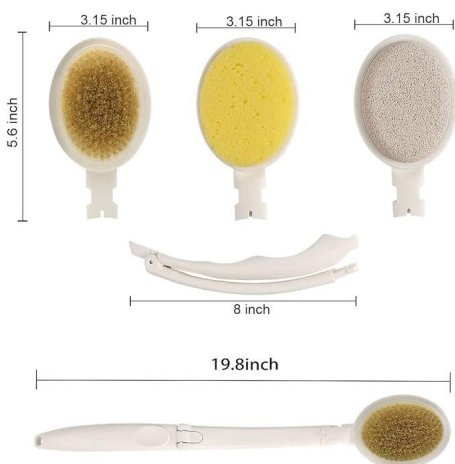

Material: Silicone
 Size: 12*7.1*4.3CM
 Weight: 90G
 Pack: Polybag
 Carton size: 120PCS/CTN 54*35*40CM
 Carton weight: 11.8/10.8KGS

BS1498G

Silicone Body Shower Wash Massage Brush

Material: Silicone
 Size: 7.9*8.5*5.5CM
 Weight: 102G
 Pack: Polybag
 Carton size: 100PCS/CTN 55*44*27CM
 Carton weight: 13/12KGS

BS1248G

Back Creamer

Material: PP+PS
 Size: 43*9.2*3CM
 Weight: 150G
 Pack: Polybag
 Carton size: 50PCS/CTN50*55*45CM
 Carton G.W./N.W.: 12/11KGS

BS0941G

Back Scrubber for Shower

Material: PS+PE
 Size: 6.4*46CM
 Weight: 53G
 Pack: Hanging Tag
 Carton Size: 100PCS/53*48*50CM
 Carton G.W./N.W.: 6.3/5.3KGS

BS0942G

Bath Brush Long Handle

Material: PS+Nylon
 Size: 34.5CM
 Weight: 130G
 Pack: Hanging Tag
 Carton Size: 72PCS/45*22*64CM
 Carton G.W./N.W.: 10.4/9.4KGS

BS0958G

3 in 1 Back Bath Brush Set for Shower

Material: ABS+Pumice+Sponge+Nylon wool
 Size: 48x8cm
 Weight: 378G
 Pack: Color Box
 Carton Size: 40PCS/58x35x45CM
 Carton G.W./N.W.: 15/14KGS

BS0959G

2 in 1 Extra Long Handle Curved Shower Brush

Material: ABS+Nylon+Microfiber
 Size: Folded 34cm, Unfolded 60cm
 Weight: 385G
 Pack: Color Box
 Carton Size: 20PCS/39.5x36x47CM
 Carton G.W./N.W.: 8.7/7.7KGS