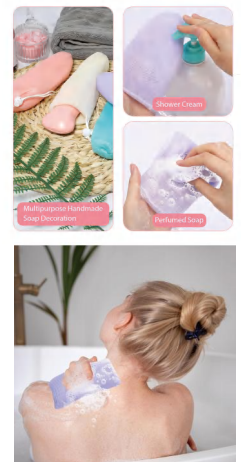

BS0950G

Hair Scalp Massager Shampoo Brush

Material: ABS + TPE
 Size: 9x9x9 cm
 Weight: 65g
 Pack: opp bag
 Carton size: 160pcs/55x44x40cm
 G.W./N.W.: 12/11kgs

BS1028G

Shower Foot Rest

Material: ABS+PVC+PP
 Size: 11.5*15CM
 Weight: 240G
 Pack: Polybag
 Carton size: 45PCS/40*50*60CM
 Carton G.W./N.W.: 13.5/12.5KGS