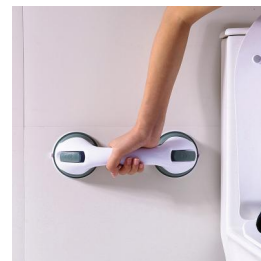

BS0153S
Bathroom Grab Bar

Material: Handle - PP
Suction cup- PVC
Size: 29.5X9.5cm
Weight: 0.21kgs
Pack: Colour box
Carton: 48pcs/61x50x53cm
Carton G.W./N.W.: 17/16kgs

BS0890G
BS0891G
BS0892G

Shower Grab Bar S/M/L