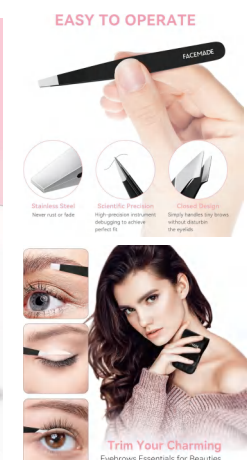

BS1200G

Eye Brow Razor

Material: Stainless steel blade + Metal handle
 Size: 17x1.4CM
 Weight: 19.4G
 Pack: Polybag
 Carton size: 100PCS/CTN 24*21*48CM
 Carton G.W./N.W.: 3/2KGS

BS1201G

Eye Brow Razor

Material: Stainless steel blade + PS handle
 Size: 13.2x2CM
 Weight: 4.7G
 Pack: Polybag
 Carton size: 200PCS/CTN 38*29*24CM
 Carton G.W./N.W.: 2/1KGS