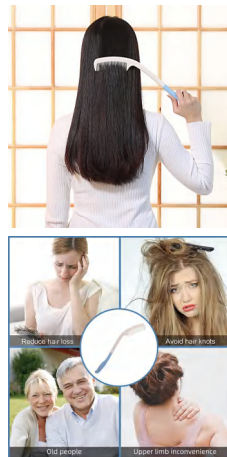

Material: PP+TPR
 Size: 43*33.5*22CM
 Weight: 593G
 Pack: Polybag
 Carton size: 24PCS/66*44*57CM
 Carton weight: 15.2/14.2KGS

BS1260G

Long Handle Comb

Material: Plastic
 Size: 37.5CM
 Weight: 69.2G
 Pack: Polybag
 Carton size: 80PCS/39X26X44CM
 Carton G.W./N.W.: 6.5/5.5KGS