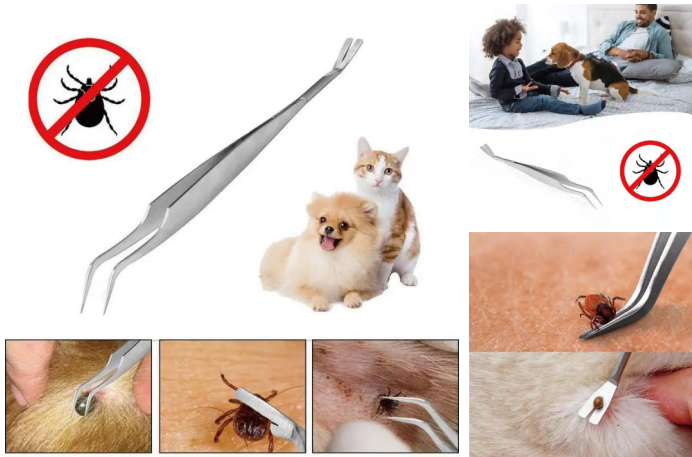

BS1264G

Tick Remover

Material: 410S/S
Size: 14*1CM
Weight: 15G
Pack: Polybag
Carton size: 1000PCS/CTN 39.5*33*22CM
Carton G.W./N.W.: 16/15KGS