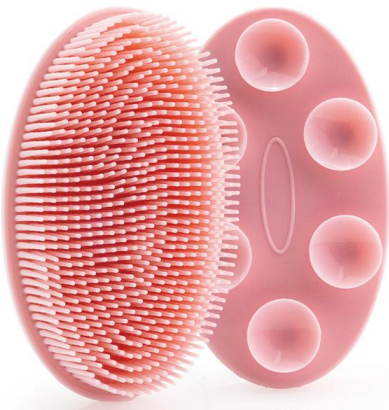

Material: Silicone
 Size: 12*7.1*4.3CM
 Weight: 90G
 Pack: Polybag
 Carton size: 120PCS/CTN 54*35*40CM
 Carton weight: 11.8/10.8KGS

BS1498G

Silicone Body Shower Wash Massage Brush

Material: Silicone
 Size: 7.9*8.5*5.5CM
 Weight: 102G
 Pack: Polybag
 Carton size: 100PCS/CTN 55*44*27CM
 Carton weight: 13/12KGS