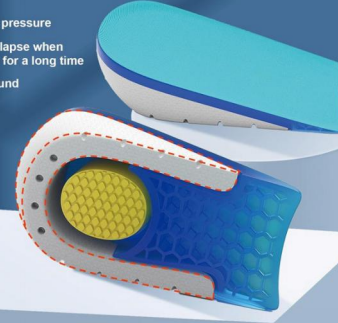

TPU HEEL SUPPORT

Adopts TPU wrap-around support, anti-will foot, no collapse, Relieve foot pain

- Distributes pressure
- Doesn't collapse when stepped on for a long time
- Helps rebound

SILICONE SUCTION CUP

No matter how you move it it won't shift

SOFT & COMFORTABLE

BS1465G
Height Increase Insoles

Material: EVA+Mesh+Osler
Szie: 1.5CM: 11*6.2*1.5CM 58g
2.5CM: 11.3*6.2*2.5CM 99g
3.5CM: 12.5*6.2*3.5CM 144g
Pack: Polybag
Carton Size: 1.5CM: 400SET/CTN 58*28*31CM
2.5CM: 240SET/CTN 58*28*31CM
3.5CM: 160SET/CTN 58*28*31CM