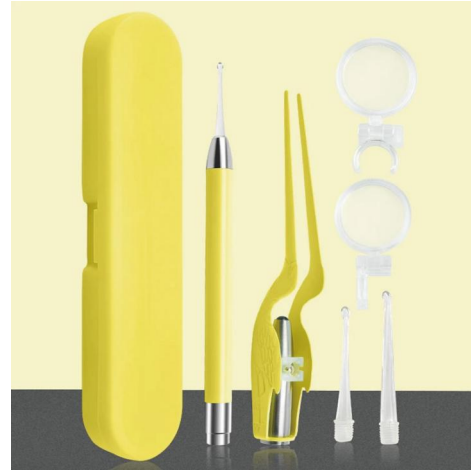

SAFE AND DURABLE

These cleaning tools can effectively remove accumulated earwax, easy to clean and sterilize.

BS0893G

Ear Wax Removal Kit

Material: 410 S/S
 Size: 1.6*11.5CM
 Weight: 39g
 Pack: Color Box
 Carton Size: 500set/30*19*28cm
 Carton G.W./N.W.: 20.2/19.5kgs