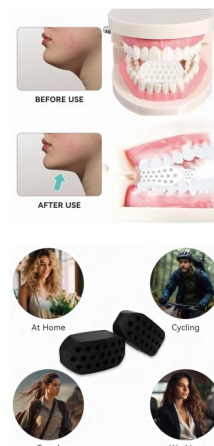

BS1076G

Toe Separators

Material: TPR
 Size: 9*5CM
 Weight: 200G
 Pack: Polybag
 Carton size: 50SETS/40*31*26CM
 Carton G.W./N.W.: 17.5/16.5KGS

BS1002G

Jaw Trainer

Material: Silicone + Polyurethane
 Size: 30*35*30mm
 Weight: 27G
 Pack: Color Box
 Carton Size: 400PCS/36*27*39CM
 Carton G.W./N.W.: 12/11KGS