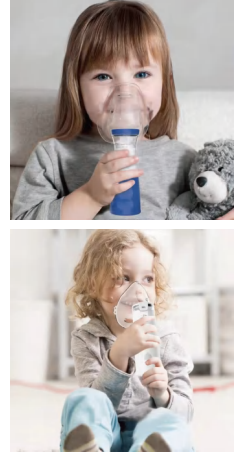

BS1145G

Stream Inhaler

Material: ABS
Size: 5x5x12.8CM
Weight: 200G
Pack: Polybag
Carton size: 50PCS/CTN 47.5*39*30CM
Carton G.W./N.W.: 11/10KGS