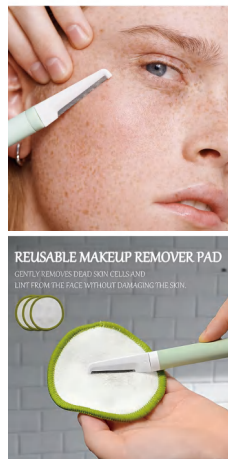

BS0991G

Men Shaving Brush

Material: Hollywood + Nylon wool
 Size: 11*3.5CM
 Weight: 41G
 Pack: opp bag
 Carton Size: 300PCS/60*25*49CM
 Carton G.W./N.W.: 13.3/12.3KGS

BS0992G

Men Shaving Brush

Material: ABS+Nylon wool
 Size: 10.5*3.7CM
 Weight: 54G
 Pack: opp bag
 Carton Size: 300PCS/60*25*49CM
 Carton G.W./N.W.: 17.2/16.2KGS