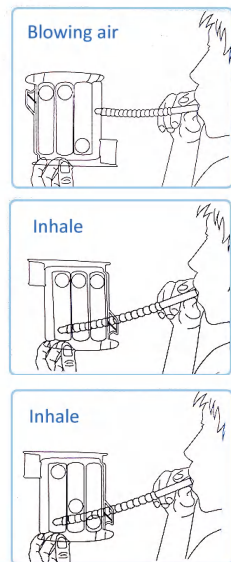

BS0835G

Arm Sling

Material: Mesh + Imitation Nylon + PP
 Size: 20*15.5*5.5CM
 Weight: 130g
 Pack: Color Box
 Carton size: 100PCS/55*38*42CM
 Carton G.W./N.W.: 14/13kgs

BS0508R

Breathing Exerciser

Material: Acylic+PP+ABS
 Size: 13x11cm
 Pack: color box
 Carton: 20pcs/40x30x33cm
 Carton G.W./N.W.: 5/4.5kgs