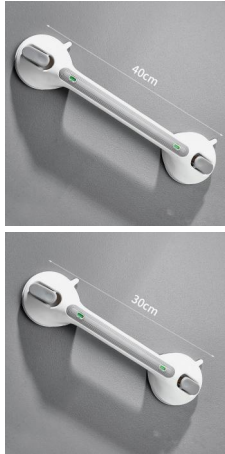

BS1272S/M/L

Bathroom suction handle

Material: ABS+PVC+TPR+S/S
Size: S-30cmx9.5cmx8.7cm
M-40cmx9.5cmx8.7cm
L-51cmx9.5cmx8.7cm
Weight: 550G
Pack: Polybag

BS0422R

Bathtub Safety Rail

Material: Tube/ Steel with painting lock button/PE
Size:19x15x49cm
Weight: 3.3kgs
Pack: Colour box
Carton: 2pcs/34x21.5x53.5cm
Carton G.W./N.W.: 8/7kgs