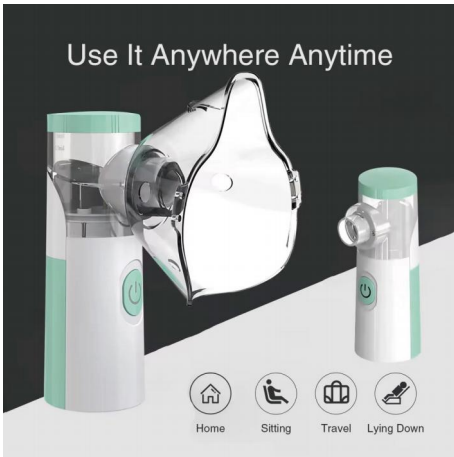

BS1144G

Stream Inhaler

Material: ABS
Size: 10.4*4.3*3.4CM
Weight: 170G
Pack: Polybag
Carton size: 50PCS/CTN 47.5*39*30CM
Carton G.W./N.W.: 9.6/9KGS

BS1145G

Stream Inhaler

Material: ABS
Size: 5x5x12.8CM
Weight: 200G
Pack: Polybag
Carton size: 50PCS/CTN 47.5*39*30CM
Carton G.W./N.W.: 11/10KGS