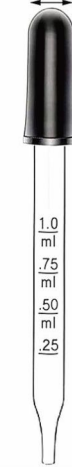

0.47inch

4.01inch

BS0719R
Glass Dropper)

Material: Sillcone + Glass
Size: 7x77mm / 1 (ml)

0.47inch

4.01inch

0.47inch

4.01inch

BS0725R
Glass Dropper)

Material: Sillcone + Glass
Size: 7x77mm / 1 (ml)

0.47inch

4.01inch

0.47inch

4.01inch

BS2157R
Glass Dropper)

Material: Sillcone + Glass
Size: 7x77mm / 1 (ml)

0.47inch

4.01inch