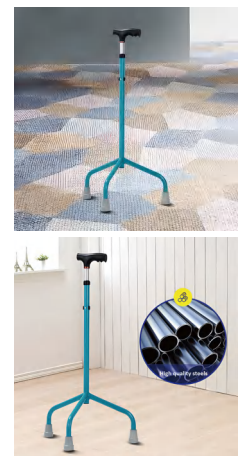

BS1305G
2 IN 1 Cane Stool
Foldable

Material: 6061Aluminum alloy+ABS
Adjustable height: 87-93CM
Weight: 500G
Pack: Polybag
Carton size: 12PCS/88x30x25CM
Carton G.W./N.W.: 7/6KGS

BS1306G
Walking Cane Tripod
Base

Material: Aluminum alloy+PP
Adjustable height: 40*27.5*73-93CM
Weight: 980G
Pack: Polybag
Carton size: 10PCS/CTN 89*44.5*40CM
Carton G.W./N.W.: 11.5/9.8KGS