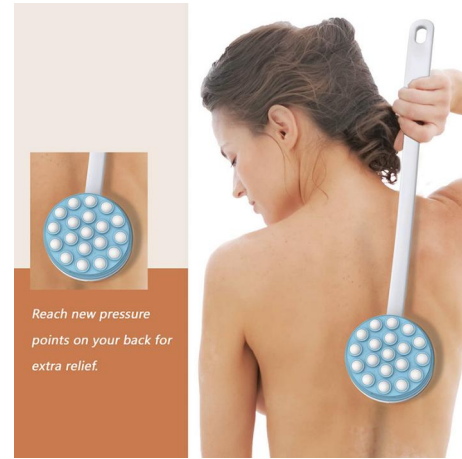

Reach new pressure points on your back for extra relief.