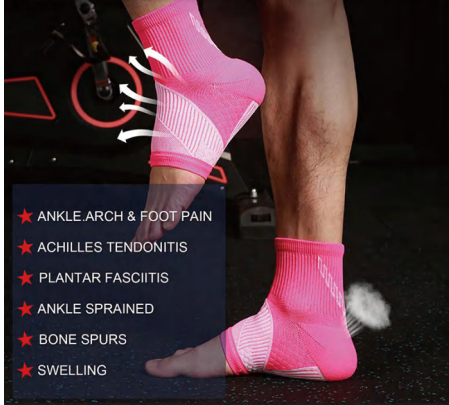

HELPS RELIEVE FROM

- ★ ANKLE ARCH & FOOT PAIN
- ★ ACHILLES TENDONITIS
- ★ PLANTAR FASCIITIS
- ★ ANKLE SPRAINED
- ★ BONE SPURS
- ★ SWELLING

SIZE CHART

MEASURE YOUR ARCH CIRCUMFERENCE FOR BEST FIT

SLEEVE SIZE ARCH CIRCUMFERENCE

S	M	L	XL
5-8inch	7-10inch	9-12inch	11-14inch

LIGHTWEIGHT AND BREATHABLE
CAREFREE EXERCISE

BS1268G

Body Fat Caliper

Material: Plastic
Size: 17*13*1CM
Weight: 25.4G
Pack: Polybag
Carton size: 1000PCS/CTN 69.5*41.5*60CM
Carton G.W./N.W.: 23/22KGS

BS1225G

Foot & Ankle Brace Socks

Material: 65% nylon, 15% polyester, 20% spandex
Pressure: 20-30mmhg
Number of stitches: 168N
Weight: S 31g M 32g L 36g XL 38g