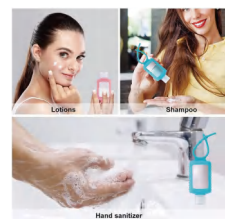

PRODUCT SIZE

BS1022G
COSMETIC TRAVEL SET

Material: Silicone
80ml*3
Weight: 115G
Pack: Polybag
Carton size: 80PCS/CTN 48x42x43CM
Carton G.W./N.W.: 11.9/9KGS

BS1135G
Hand Sanitizer Holder

Material: Silicone+PE+PP
Size: 5*3*16.5CM 60ML
Weight: 23.5G
Pack: Polybag
Carton size: 500PCS/CTN 60*40*40CM
Carton G.W./N.W.: 12.8/11.7KGS