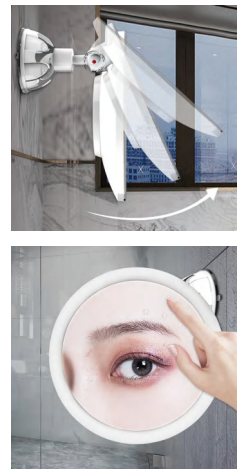

BS1288G 10X Suction Cup Bathroom Mirror

Material: ABS+Glass
Size: 18*23*7CM
Magnification: 10X
Weight: 250G
Pack: Polybag
Carton size: 32PCS/CTN 48*39.5*47CM
Carton G.W./N.W.: 13.5/8KGS