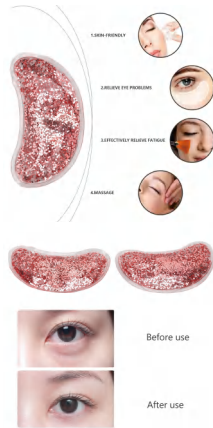

BS1261G

Single eye patch

Material: Polyester + Foam
Size: 7.5*7.2CM
Weight: 10G
Pack: Polybag
Carton size: 600PCS/CTN 53*41*60CM
Carton G.W./N.W.: 6.5/6.2KGS

- ✓ Naturally anti-bacterial
- ✓ Latex-free & non-toxic
- ✓ Washable & reusable

BS1424G

Moist Heat Eye Compress

Material: Simulated silk
Size: 17.5*7CM
Weight: 110G
Pack: Polybag
Carton size: 1000PCS/CTN 46*31*32.5CM
Carton G.W./N.W.: 13.8/12.8KGS

BS1054G

Cooling Under Eye Pads

Material: PVC
Size: 9*6CM
Weight: 40G
Pack: Polybag
Carton size: 200PCS/CTN 33*31.5*20CM
Carton G.W./N.W.: 9/8KGS

BS1056G

Cooling Under Eye Pads

Material: PVC
Size: 41*10CM
Weight: 120G
Pack: Polybag
Carton size: 100PCS/CTN 33*31.5*20CM
Carton G.W./N.W.: 13/12KGS

BS0922J

Gel Headache Relief Cap

Material: Hydrogel
Size: 22x18x2CM
Weight: 600g
Pack: Color Box
Carton size: 10PCS/46x43x35CM
Carton G.W./N.W.: 7/6kgs