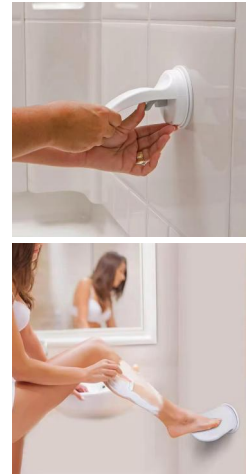

BS0960G

Shower Brush with U-Shaped for Cleaning

Material: PP+ABS
 Size: 36*9CM
 Weight: 228G
 Pack: Hanging Tag
 Carton Size: 50PCS/60*38*32CM
 Carton G.W./N.W.: 12.5/11.5KGS

BATHROOM PEDAL
Free bending and washing feet