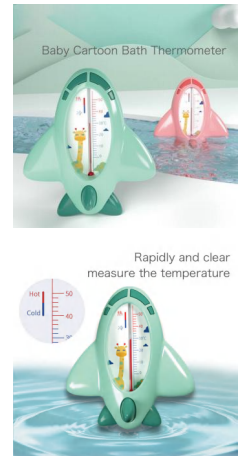

BS1237G

Baby Bath Thermometer

Material: ABS
Size: 12.7*6.5*3.7CM
Weight: 44G
Pack: Polybag
Carton size: 90PCS/CTN 31*36*23CM
Carton G.W./N.W.: 4.8/3.9KGS

BS1238G

Baby Bath Thermometer

Material: ABS
Size: 15*7.5*4CM
Weight: 71G
Pack: Polybag
Carton size: 180PCS/CTN 53.5*46*39.5CM
Carton G.W./N.W.: 13.7/12.7KGS

BS1239G

Baby Bath Thermometer

Material: ABS
Size: 11*10*4CM
Weight: 42G
Pack: Polybag
Carton size: 400PCS/CTN 45*45*41CM
Carton G.W./N.W.: 17.8/16.8KGS