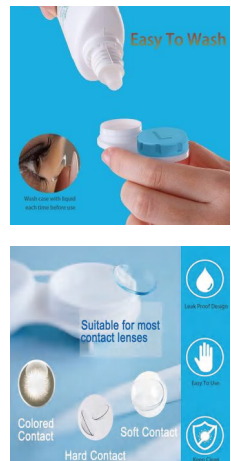

BS0968G

Contact Lens Holder Box Left/Right Eyes

Material: PP
Size: 59*28*12MM
Weight: 5G
Pack: Color Box
Carton Size: 3400PCS/ 66*45*37CM
Carton G.W./N.W.: 18/17KGS