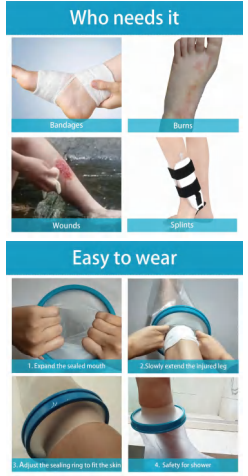

- 100% Waterproof
- 100% Watertight
- Reusable & Durable

BS0922G

Waterproof Wound Cover Protector

Material: PP+PVC+Silicone
Size: 455*450mm
Weight: 242g
Pack: Color Box
Carton Size: 60pcs/67*34*45cm
Carton G.W./N.W.: 15.5/14.5kgs