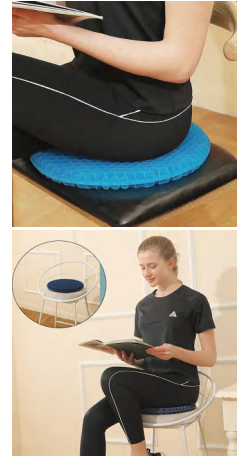

BS1258G

Gel Cushion Square

Material: TPE
Size: 36*28*4CM
Weight: 680G
Pack: Polybag
Carton size: 24PCS/CTN 59.5*38*51CM
Carton G.W./N.W.: 17.3/16.3KGS

BS1259G

Gel Cushion Round

Material: TPE
Size: 30*30*3CM
Weight: 390G
Pack: Polybag
Carton size: 24PCS/CTN 63.5*32*40CM
Carton G.W./N.W.: 10.3/9.3KGS