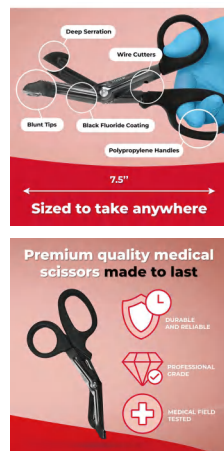

Thick serrated blades
cut with ease

✓CLOTHING ✓ROPE ✓PLASTIC & METAL

BS1025G

Bandage Scissor

Material: 2cr13 stainless steel + PP
Size: 7.5"
Weight: 60G
Pack: Polybag
Carton size: 200PCS/55.5*29*22CM
Carton G.W./N.W.: 13/12KGS