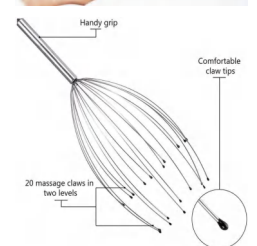

BS0810G

Head Massager 12 Claws

Material: PP + Steel ball
Size: 14x17cm
Weight: 118g
Pack: Color Box
Carton size: 168PCS/63x49x45CM
Carton G.W./N.W.: 20.8/19.8kgs

BS0855G

Scalp Massager 20 Fingers

Material: Aluminum tube + Steel wire
Size: 11*23cm
Weight: 33g
Pack: Color Box
Carton size: 200PCS/53*53*51CM
Carton G.W./N.W.: 15.4/6.6kgs