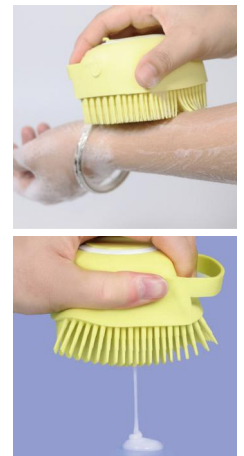

BS1498G

Silicone Body Shower Wash Massage Brush

Material: Silicone
Size: 7.9*8.5*5.5CM
Weight: 102G
Pack: Polybag
Carton size: 100PCS/CTN 55*44*27CM
Carton weight: 13/12KGS