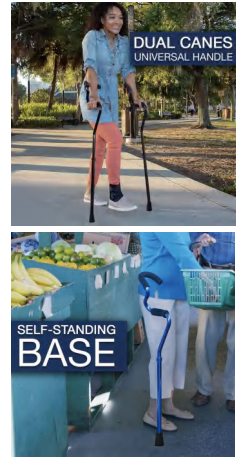

BS1315G

Walking Cane with Smart Radio

Material: Aluminum alloy+PP+ABS
Adjustable height: 63-97CM
Weight: 315G
Pack: Polybag
Carton size: 40PCS/CTN 69.5*36.5*53CM
Carton G.W./N.W.: 13.6/12.6KGS