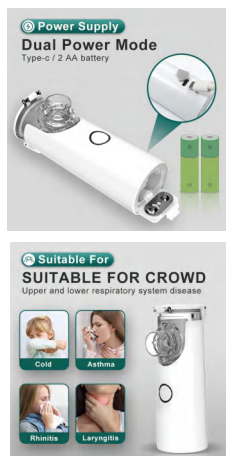

BS0835G

Arm Sling

Material: Mesh + Imitation Nylon + PP
 Size: 20*15.5*5.5CM
 Weight: 130g
 Pack: Color Box
 Carton size: 100PCS/55*38*42CM
 Carton G.W./N.W.: 14/13kgs

BS0508R

Breathing Exerciser

Material: Acylic+PP+ABS
 Size: 13x11cm
 Pack: color box
 Carton: 20pcs/40x30x33cm
 Carton G.W./N.W.: 5/4.5kgs