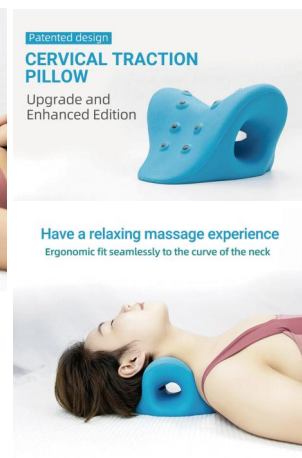

Patented design
CERVICAL TRACTION PILLOW
 Upgrade and Enhanced Edition

Have a relaxing massage experience
 Ergonomic fit seamlessly to the curve of the neck

10 Minutes Every Day

- Rest in a supine position
- Place it behind the neck
- Bent Knees, Hands on front of head
- The head is about 2.5" away from the bed