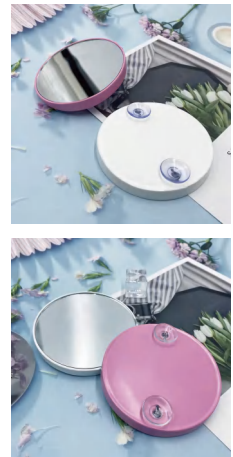

BS1104G Suction Mirror 10x

Material: Mirror + ABS
Size: 13*13*2.5CM
Weight: 110G
Pack: Polybag
Carton size: 24PCS/CTN 22.5*23*32CM