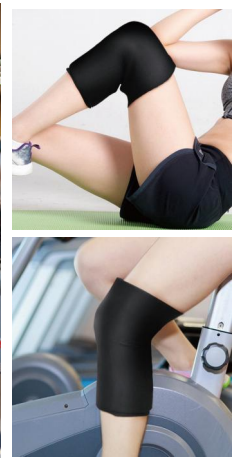

Atlas of products for home health and care

www.nb-bluesky.com

BS0944J
Ice Sleeve For Arm

Material: Hydrogel
Size: 28x12x2cm
Weight: 500g
Pack: Color Box
Carton size: 6PCS/29x14x15CM
Carton G.W./N.W.: 3.6/3kgs