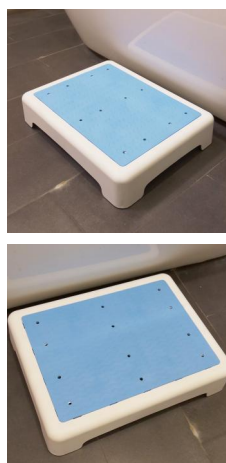

BS0969G

Bath Step

Material: PP+TPR
Size: 43*33*9cm
Weight: 1300G
Pack: Color Box
Carton Size: 5PCS/54*36*46.5CM
Carton G.W./N.W.: 9/8KGS

BS1452G

2 Step Stool with Handle for Elderly

Material: S/S+PE
Size: 42*9*58CM
Weight: 3500G
Pack: Polybag
Carton size: 1PCS/44*16*57.5CM
Carton G.W./N.W.: 5.9/5KGS