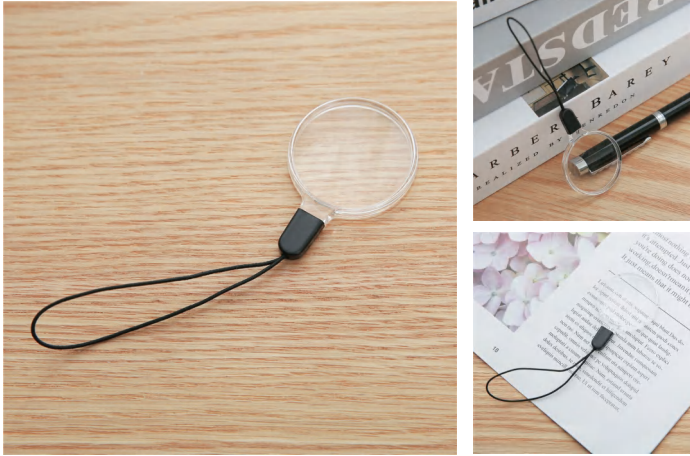

BS1282G

Hands Free Magnifying Glass

Material: Acrylic+Silicone+Wire
Size: Lens diameter 110MM
Magnification: 2X
Weight: 190G
Pack: Polybag
Carton size: 1000PCS/CTN 69.5*41.5*60CM
Carton G.W./N.W.: 23/22KGS

BS1283G

Hands Free Magnifying Glass with 50LED

Material: Acrylic+Silicone+Wire
Size: Lens diameter 24*17CM
Magnification: 2X
Weight: 360G
Pack: Polybag
Carton size: 24PCS/CTN 54*47*38.5CM
Carton G.W./N.W.: 14.2/8.6KGS

BS1284G

Desktop Magnifier With LED

Material: K9+ Aluminum
Size: 9.2*5.2CM
Magnification: 3X
Weight: 180G
Pack: Polybag
Carton size: 40PCS/CTN 49.5*39.5*27CM
Carton G.W./N.W.: 13.5/7.2KGS

BS1285G

Foldable Magnifier

Material: Acrylic+ ABS
Size: 22.4*10*1.7CM
Magnification: 3X
Weight: 77G
Pack: Polybag
Carton size: 120PCS/CTN 47*44*38.5CM
Carton G.W./N.W.: 19.8/9.2KGS

BS1287G

2 in 1 Reading magnifying Glass

Material: Acrylic+ ABS
Size: 16*13*4.7CM
Magnification: 3X
Weight: 140G
Pack: Polybag
Carton size: 50PCS/CTN 50.5*40.8*36.5CM
Carton G.W./N.W.: 10.5/7KGS