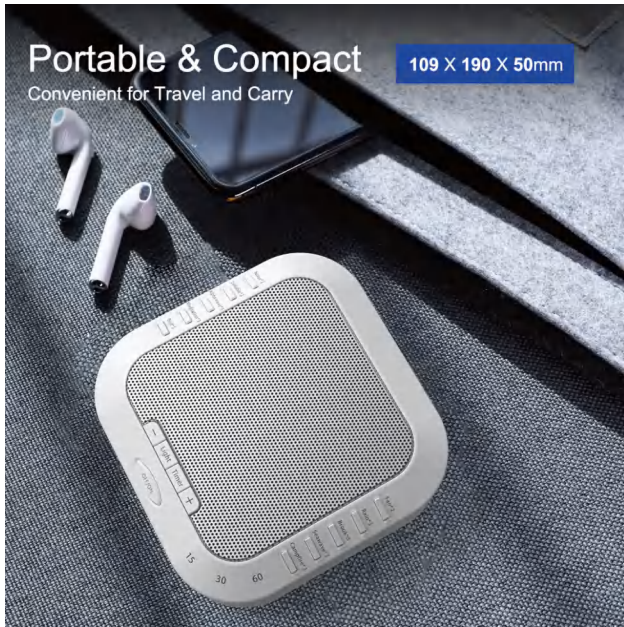

Portable & Compact
Convenient for Travel and Carry

109 X 190 X 50mm