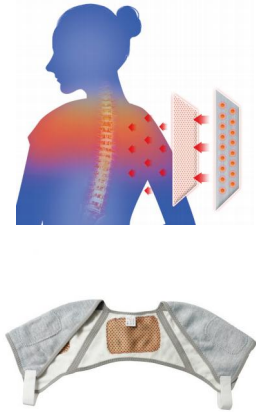

BS1249G

Back Stretcher

Material: PP
Size: 38.5*25*16.5CM
Weight: 600G
Pack: Polybag
Carton size: 50PCS/CTN 53*41*60CM
Carton G.W./N.W.: 24.5/24KGS

BS0938G

Double Shoulder Braces

Material: Bamboo Carbon Fiber
Size: S:(38-42cm) M:(42-46cm)
L:(42-50cm) XL:(50-54cm)
Pack: Color Box
Carton Size: 90pcs/52*46*42CM

Corresponding to the discomfort area
Rapid heat generation and gentle treatment

18 Healing Magnets

Improvement of microcirculation

BS0579G

HUNCHBACK
CORRECTION BELT

Material: cotton & spandex
Pack: polybag
Carton: 100pcs/51x45x50cm
Carton G.W./N.W.: 23/22kgs

BS0830G

Neck Support Brace

Material: PP+ Foam
Size: 56X16CM
Weight: 210g
Pack: Color Box
Carton size: 50PCS/55*38*35CM
Carton G.W./N.W.: 7/6kgs

BS1194G

Adjustable Neck Support

Material: PC+TOU
Size: 202*139*52MM
Weight: 92G
Pack: Polybag
Carton size: 50PCS/CTN 52*60*40CM
Carton G.W./N.W.: 5.6/4.6KGS

BS0831G

Neck Support Brace

Material: Foam + Polyester
Size: 50X10.5CM
Weight: 55g
Pack: Color Box
Carton size: 50PCS/55*38*42CM
Carton G.W./N.W.: 3.8/2.8kgs