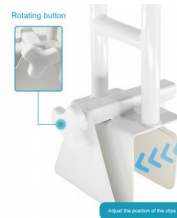

BS0422R

Bathtub Safety Rail

Material: Tube/ Steel with painting lock button/PE
Size:19x15x49cm
Weight: 3.3kgs
Pack: Colour box
Carton: 2pcs/34x21.5x53.5cm
Carton G.W./N.W.: 8/7kgs