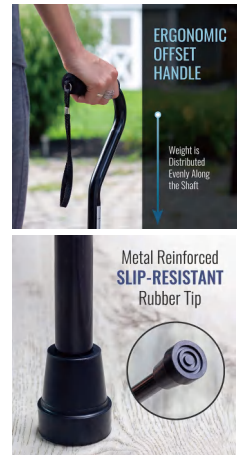

BS1303G
Round Handle Walking
Cane

Material: 6061Aluminum alloy
Adjustable height: 85-97CM
Weight: 300G
Pack: Polybag
Carton size: 12PCS/69x30x25CM
Carton G.W./N.W.: 7/6KGS

BS1304G
Walking Cane Offset
Handle

Material: 6061Aluminum alloy+EVA
Adjustable height: 71.5~94CM
Weight: 310G
Pack: Polybag
Carton size: 20PCS/69x30x25CM
Carton G.W./N.W.: 7/6KGS