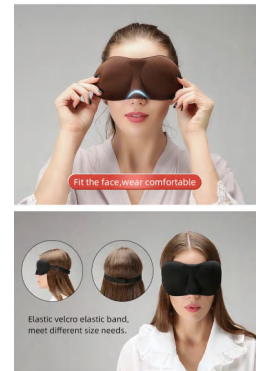

BS0995G

3D Eye Mask

Material: Polyester+Cotton
Size: 23.5*9CM
Weight: 23G
Pack: Color Box
Carton Size: 200PCS/40x30x20CM
Carton G.W./N.W.: 5.5/4.5KGS