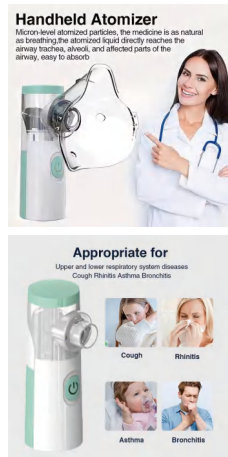

BS1144G

Stream Inhaler

Material: ABS
Size: 10.4*4.3*3.4CM
Weight: 170G
Pack: Polybag
Carton size: 50PCS/CTN 47.5*39*30CM
Carton G.W./N.W.: 9.6/9KGS

BS1145G

Stream Inhaler

Material: ABS
Size: 5x5x12.8CM
Weight: 200G
Pack: Polybag
Carton size: 50PCS/CTN 47.5*39*30CM
Carton G.W./N.W.: 11/10KGS