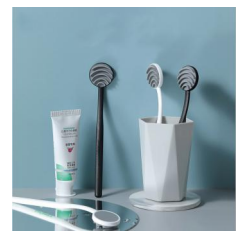

Tongue Scrapper

BS0055G

Tongue Scrapper

Material: PP+TPR
Size: 19*3.3*1CM
Weight: 12g
Pack: OPP Bag
Carton size: 50pcs/61*57*26.5cm
Carton G.W./N.W.: 7/6kgs