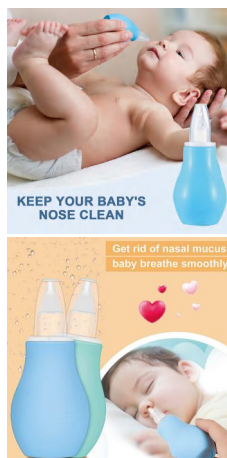

BS1233G

Spout Cover for Bathtub

Material: Silicone
Size: 18*7.5*11CM 190G
Weight: 190G
Pack: Polybag
Carton size: 100PCS/57*35*50CM
Carton G.W./N.W.: 15/14KGS

BS0944G

Baby Shower Cap

Material: EVA
Size: Diameter 40CM-55CM
Weight: 20G
Pack: OPP Bag
Carton Size: 600PCS/60*44*80CM
Carton G.W./N.W.: 13/12KGS

BS1294G

Baby Bath Silicone Cradle Cap Brush

Material: Silica
Size: 5.5*6.5*2.5CM
Weight: 8G
Pack: Polybag
Carton size: 1000PCS/CTN 51*31*37CM
Carton G.W./N.W.: 110/9KGS

BS1232G

Faucet Extender for Kids

Material: ABS+Silicone
Size: 14*8*5CM
Weight: 46G
Pack: Polybag
Carton size: 500PCS/CTN 40*50*55CM
Carton G.W./N.W.: 24/23KGS

BS1080G

Nose Aspirator Toddler Nose Cleaner

Material: TPE+Silicone+PP
Size: 3.8*8.5CM
Weight: 14.5G
Pack: Polybag
Carton size: 200PCS/CTN 40.5*33.5*47.5CM
Carton G.W./N.W.: 7.2/5.9KGS

BS1254G

Nasal Irrigator

Material: PP+Silica
Size: 12*3*2CM
Weight: 10G/PC
Pack: Polybag
Carton size: 500SET/CTN 55*45*45CM
Carton G.W./N.W.: 11/10KGS