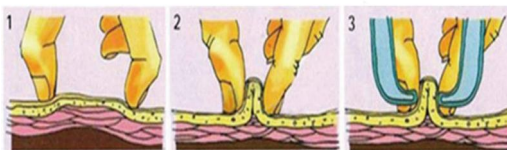

BS1204G

BMI METER

Material: ABS+PVC+Glass Fiber
Size: 8*1.6CM
Weight: 55G
Pack: Polybag
Carton size: 200PCS/CTN 45x33x32CM
Carton G.W./N.W.: 12/11KGS

BS1122G

Body Tape Measure

Material: ABS
Size: 8*5.5CM
Weight: 40G (28g silicone+ 32g towel)
Pack: Polybag
Carton size: 400PCS/Bag 49*24*41CM
Carton G.W./N.W.: 17/16KGS

HOW TO USE

HELPS RELIEVE FROM

- ★ ANKLE ARCH & FOOT PAIN
- ★ ACHILLES TENDONITIS
- ★ PLANTAR FASCIITIS
- ★ ANKLE SPRAINED
- ★ BONE SPURS
- ★ SWELLING

SIZE CHART

MEASURE YOUR ARCH CIRCUMFERENCE FOR BEST FIT

SLEEVE SIZE ARCH CIRCUMFERENCE

S	M	L	XL
5-8inch	7-10inch	9-12inch	11-14inch

LIGHTWEIGHT AND BREATHABLE
CAREFREE EXERCISE

BS1268G

Body Fat Caliper

Material: Plastic
Size: 17*13*1CM
Weight: 25.4G
Pack: Polybag
Carton size: 1000PCS/CTN 69.5*41.5*60CM
Carton G.W./N.W.: 23/22KGS

BS1225G

Foot & Ankle Brace Socks

Material: 65% nylon, 15% polyester, 20% spandex
Pressure: 20-30mmhg
Number of stitches: 168N
Weight: S 31g M 32g L 36g XL 38g

BS1226G

Calf Compression Sleeve

Material: 65% nylon, 15% polyester, 20% spandex
Pressure: 20-30mmhg
Number of stitches: 200N
Weight: S and M 46g, L and XL 52g

Size Chart

WOMEN'S SIZE (USA)				MEN'S SIZE (USA)			
SIZE	SOLE	CALF	HEEL	SOLE	CALF	HEEL	
5-6	5.5-6.5	20-21cm	10-11cm	6-7	6.5-7.5	24-25cm	12-13cm
6-7	6.5-7.5	22-23cm	11-12cm	7-8	7.5-8.5	26-27cm	13-14cm
8-9	8-9	24-25cm	12-13cm	9-10	9.5-10.5	28-29cm	14-15cm
10-11	10-11	26-27cm	13-14cm	11-12	11.5-12.5	30-31cm	15-16cm

BS1227G

Compression Socks

Material: 80% nylon, 20% spandex
Pressure: 20-30mmhg
Number of stitches: 200N
Weight: 88g