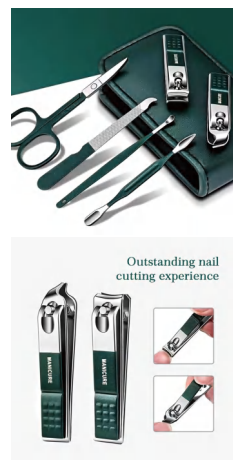

PVC Leathers

BS1477G

Manicure Set Nail Clippers Kit

Material: 410 stainless steel + carbon steel
Szie: 15.8*8.5*1.5CM
Weight: 215G
Pack: Polybag
Carton size: 100SET/CTN 47.5*33*25CM
Carton weight: 22.5/21.5KGS

BS1478G

Manicure Set Nail Clippers Kit

Material: 410 stainless steel + PVC
Szie: 12.6*8*2CM
Weight: 115G
Pack: Polybag
Carton size: 200SET/CTN 47.5*33*28CM
Carton weight: 24/23KGS

BS1479G

Manicure Set Nail Clippers Kit

Material: 410 stainless steel + PP
Szie: 10*8*2CM
Weight: 127G
Pack: Polybag
Carton size: 125SET/CTN 47.5*33*25CM
Carton weight: 16.8/15.8KGS

BS1480G

Manicure Set Nail Clippers Kit

Material: 410 stainless steel + PP + carbon steel
Szie: 11*6.2*1.5CM
Weight: 103G
Pack: Polybag
Carton size: 200SET/CTN 47.5*33*28CM
Carton weight: 21.5/20.6KGS

BS1481G

Nail Clippers Manicure Beauty Tools 6 Piece Portable

Material: 410 stainless steel + PP + carbon steel
Szie: 10*6.5*2CM
Weight: 91G
Pack: Polybag
Carton size: 200SET/CTN 47.5*33*28CM
Carton weight: 19.2/18.2KGS

BS1482G

Manicure Set Nail Clippers Kit

Material: 410 stainless steel + PP + carbon steel
Szie: 11*6.2*1.5CM
Weight: 113G
Pack: Polybag
Carton size: 200SET/CTN 47.5*33*28CM
Carton weight: 23.5/22.6KGS