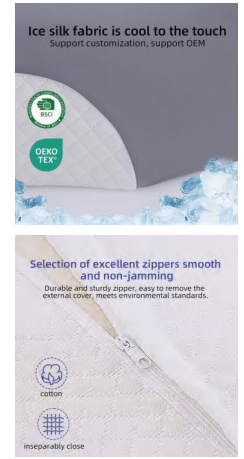

BS0936J

Leg & Knee Foam Support Pillow

Material: Memory foam + Polyester
Size: 27x18x20cm
Weight: 420g
Pack: Color Box
Carton size: 18PCS/62x56x55.5CM
Carton G.W./N.W.: 8.6/7.6kgs