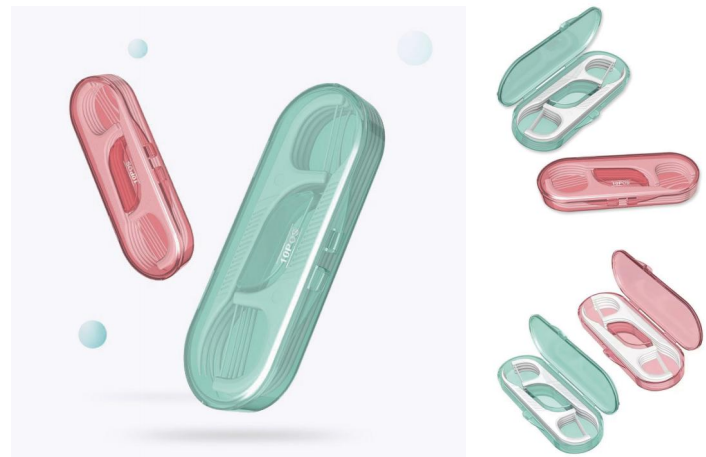

BS1123G

Travel Dental Floss Case Portable

Material: PE+PS
Size: 8*3*1CM
Weight: 15G
Pack: Polybag
Carton size: 1000PCS/CTN 57*33*27CM
Carton G.W./N.W.: 16/15KGS