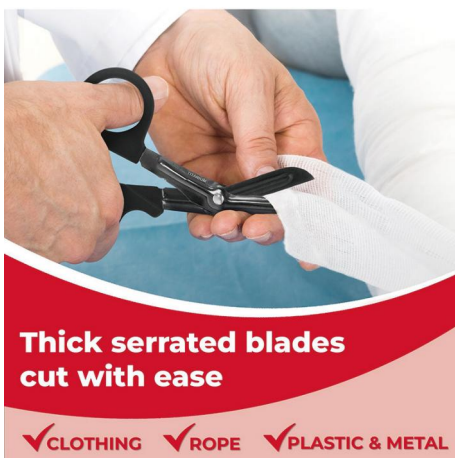

Thick serrated blades
cut with ease

✓CLOTHING ✓ROPE ✓PLASTIC & METAL

BS1025G

Bandage Scissor

Material: 2cr13 stainless steel + PP
Size: 7.5"
Weight: 60G
Pack: Polybag
Carton size: 200PCS/55.5*29*22CM
Carton G.W./N.W.: 13/12KGS