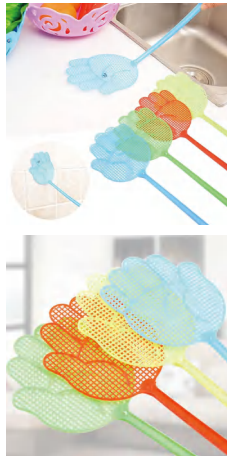

BS1030J

Fly Swatter

Material: PP
Size: 42.5*12CM
Weight: 17G
Pack: Polybag
Carton size: 96SET/CTN 46*31*29CM
Carton G.W./N.W.: 5.8/4.9KGS

BS1036J

Fly Swatter

Material: PP
Size: 44*10.5CM
Weight: 15G
Pack: Polybag
Carton size: 96SET/CTN 46*31*29CM
Carton G.W./N.W.: 4.3/4.3KGS