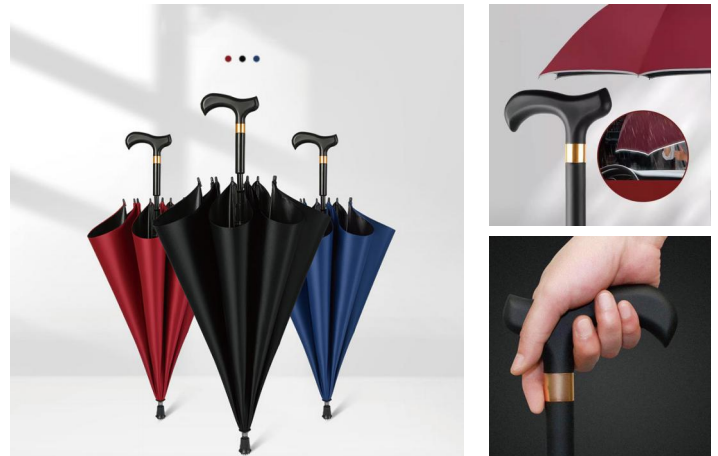

BS1159G

Walking Cane Umbrella

Material: Iron + Bumper Cloth + PP
Size: 105*83CM
Weight: 300G
Pack: Polybag
Carton size: 50PCS/CTN 90*28*26CM
Carton G.W./N.W.: 16/15KGS