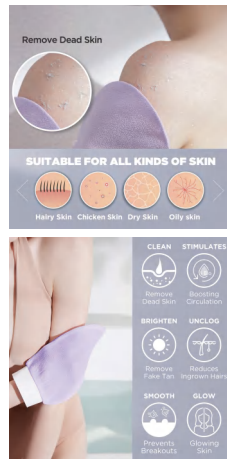

BS1086G

Exfoliating Gloves For Kids

Material: Polyester
Size: 17*21CM
Weight: 38G
Pack: Polybag
Carton size: 240PCS/CTN 60*50*40CM
Carton G.W./N.W.: 10/9KGS

Personal items Only with pure cotton is healthy

Pure cotton will not hurt the skin, and will not slip and easily fall into the mud

BS1087G

Exfoliating Gloves

Material: Polyester
Size: 14*21CM
Weight: 48CM
Pack: Polybag
Carton size: 240PCS/CTN 60*50*40CM
Carton G.W./N.W.: 12.5/11.5KGS

BS1088G

Exfoliating Gloves

Material: Polyester
Size: 14*21CM
Weight: 45G
Pack: Polybag
Carton size: 240PCS/CTN 60*50*40CM
Carton G.W./N.W.: 11.8/10.8KGS

BS1089G

Natural Loofah Sponge

Material: Luffa (loofah)
Size: 7*11CM
Weight: 11G
Pack: Polybag
Carton size: 1000PCS/CTN 50*45*35CM
Carton G.W./N.W.: 12/11KGS

BS1090G

Back Scrubber

Material: Luffa (loofah)
Size: 8*60CM
Weight: 90G
Pack: Polybag
Carton size: 300PCS/CTN 70*53*47CM
Carton G.W./N.W.: 28/27KGS

BS1091G

Back Scrubber

Material: Polyester
Size: 8*80CM
Weight: 65G
Pack: Polybag
Carton size: 300PCS/CTN 60*50*60CM
Carton G.W./N.W.: 20.5/19.5KGS