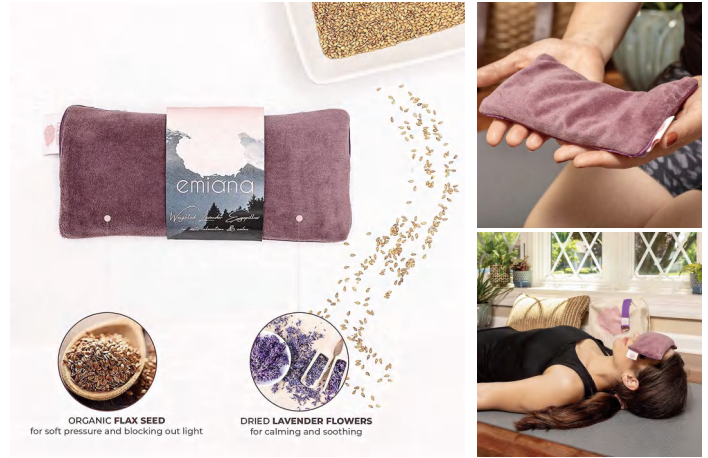

BS1508G

Yoga Eye Pillow

Material: Simulated silk + cassia
Size: 24*11CM
Weight: 235G
Pack: Polybag
Carton size: 50PCS/CTN 48*38*42CM
Carton weight: 12.7/11.7KGS