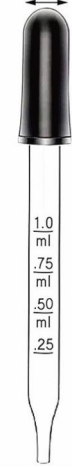

0.47inch

4.01inch

BS0719R
Glass Dropper)

Material: Sillcone + Glass
Size: 7x77mm / 1 (ml)

0.47inch

4.01inch

0.47inch

4.01inch

BS0725R
Glass Dropper)

Material: Sillcone + Glass
Size: 7x77mm / 1 (ml)

0.47inch

4.01inch

0.47inch

4.01inch

BS2157R
Glass Dropper)

Material: Sillcone + Glass
Size: 7x77mm / 1 (ml)

0.47inch

4.01inch