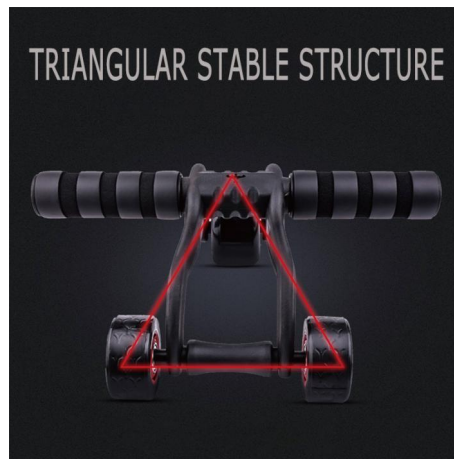

BS1079G

Fitness Slip Mat 2 PCS

Material: PP
 Size: 17*17*0.5CM
 Weight: 145G
 Pack: Polybag
 Carton size: 200SETS/CTN 55*35*40CM
 Carton G.W./N.W.: 30/29KGS

BS1212G

Push Up Bars

Material: PP+EVA
 Size: 22*14*12CM
 Weight: 680G
 Pack: Polybag
 Carton size: 40SET/CTN 62*51*40CM
 Carton G.W./N.W.: 29/27.2KGS