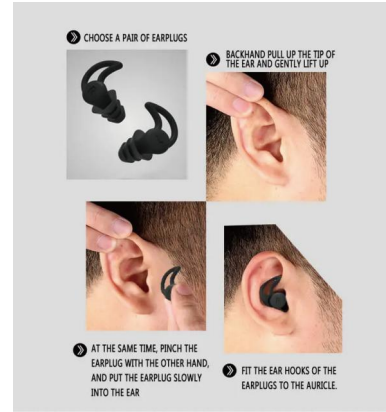

BS0879G
Noise Reduction Ear Plugs

Material: PP+Gel
Size: 2.5*2.4*3cm
Weight: 3.3g
Pack: opp bag
Carton Size: 1400set/40*40*50cm
Carton G.W./N.W.: 14.7/4.6kgs