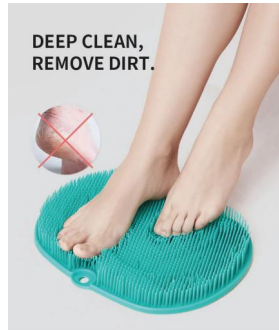

BS1449G

Heavy Duty Bath Bench

Material: thickness 1.5mm aluminum alloy+ PE and rubber
Height: 38-48CM(15-18.9inches)
Length: 38CM (15 inches)
Width: 33.5CM(13.2 inches)
Pack: Polybag
Carton size: 1PCS/45x12x31CM
Carton G.W./N.W.: 2.6/2.1KGS

BS0169G

Bathtub Mats

Material: PVC
Size: 40*100MM
Weight: 875G
Pack: Polybag
Carton size: 20PCS/43*33*26CM
Carton G.W./N.W.: 17.5/16.5KGS

BS0943G

Shower Foot Massager

Material: TPR
Size: 30.5*24*3CM
Weight: 332G
Pack: OPP Bag
Carton Size: 20PCS/50*32*30CM
Carton G.W./N.W.: 7.7/6.7KGS

BS1096G

Foot Scrubber

Material: PP+PVC
Size: 28*14*11.5CM
Weight: 250G/1PC
Pack: Polybag
Carton size: 40PCS/CTN 58*58*61CM
Carton G.W./N.W.: 14/10KGS

BS1492G

Non Slip Bathtub Mat

Material: PVC
Size: 40*60CM
Weight: 570G
Pack: Polybag
Carton size: 35PCS/CTN 36*36*41CM
Carton weight: 20.9/19.2KGS