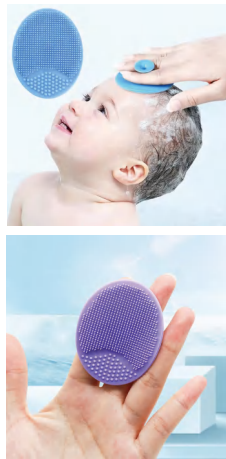

BS1294G

Baby Bath Silicone Cradle Cap Brush

Material: Silica
Size: 5.5*6.5*2.5CM
Weight: 8G
Pack: Polybag
Carton size: 1000PCS/CTN 51*31*37CM
Carton G.W./N.W.: 110/9KGS