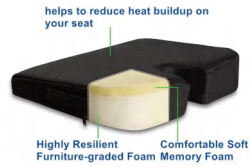

BS1231J

Seat Cushion

Material: Polyester+Memory Foam
Size: 40*33*9CM
Weight: 240G
Pack: Polybag
Carton size: 16PCS/CTN 52*50*60CM
Carton G.W./N.W.: 4.8/3.8KGS

BS1257G

Gel Cushion with hole

Material: TPE
Size: 40*40*4CM
Weight: 900G
Pack: Polybag
Carton size: 12PCS/CTN 42*42*51CM
Carton G.W./N.W.: 11.8/10.8KGS

BS1258G

Gel Cushion Square

Material: TPE
Size: 36*28*4CM
Weight: 680G
Pack: Polybag
Carton size: 24PCS/CTN 59.5*38*51CM
Carton G.W./N.W.: 17.3/16.3KGS

BS1259G

Gel Cushion Round

Material: TPE
Size: 30*30*3CM
Weight: 390G
Pack: Polybag
Carton size: 24PCS/CTN 63.5*32*40CM
Carton G.W./N.W.: 10.3/9.3KGS

BS1275G

Lift Hips Up Seat Cushion

Material: Cotton
Size: 50*35*11CM
Weight: 500G
Pack: Polybag
Carton size: 20PCS/CTN 60*45*45CM
Carton G.W./N.W.: 11/10KGS

BS1422G

Seat Cushion

Material: Memory foam + mesh
Size: 40*32*7CM
Weight: 500G
Pack: Polybag
Carton size: 14PCS/CTN 60*50*40CM
Carton G.W./N.W.: 8/7KGS