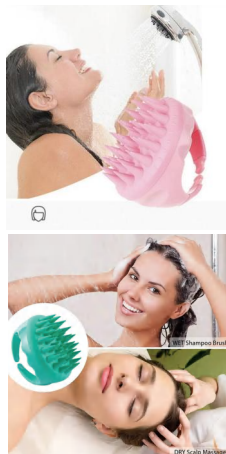

BATHROOM PEDAL
Free bending and washing feet

BS0950G

Hair Scalp Massager Shampoo Brush

Material: ABS + TPE
Size: 9x9x9 cm
Weight: 65g
Pack: opp bag
Carton size: 160pcs/55x44x40cm
G.W./N.W.: 12/11kgs

BS1028G

Shower Foot Rest

Material: ABS+PVC+PP
Size: 11.5*15CM
Weight: 240G
Pack: Polybag
Carton size: 45PCS/40*50*60CM
Carton G.W./N.W.: 13.5/12.5KGS